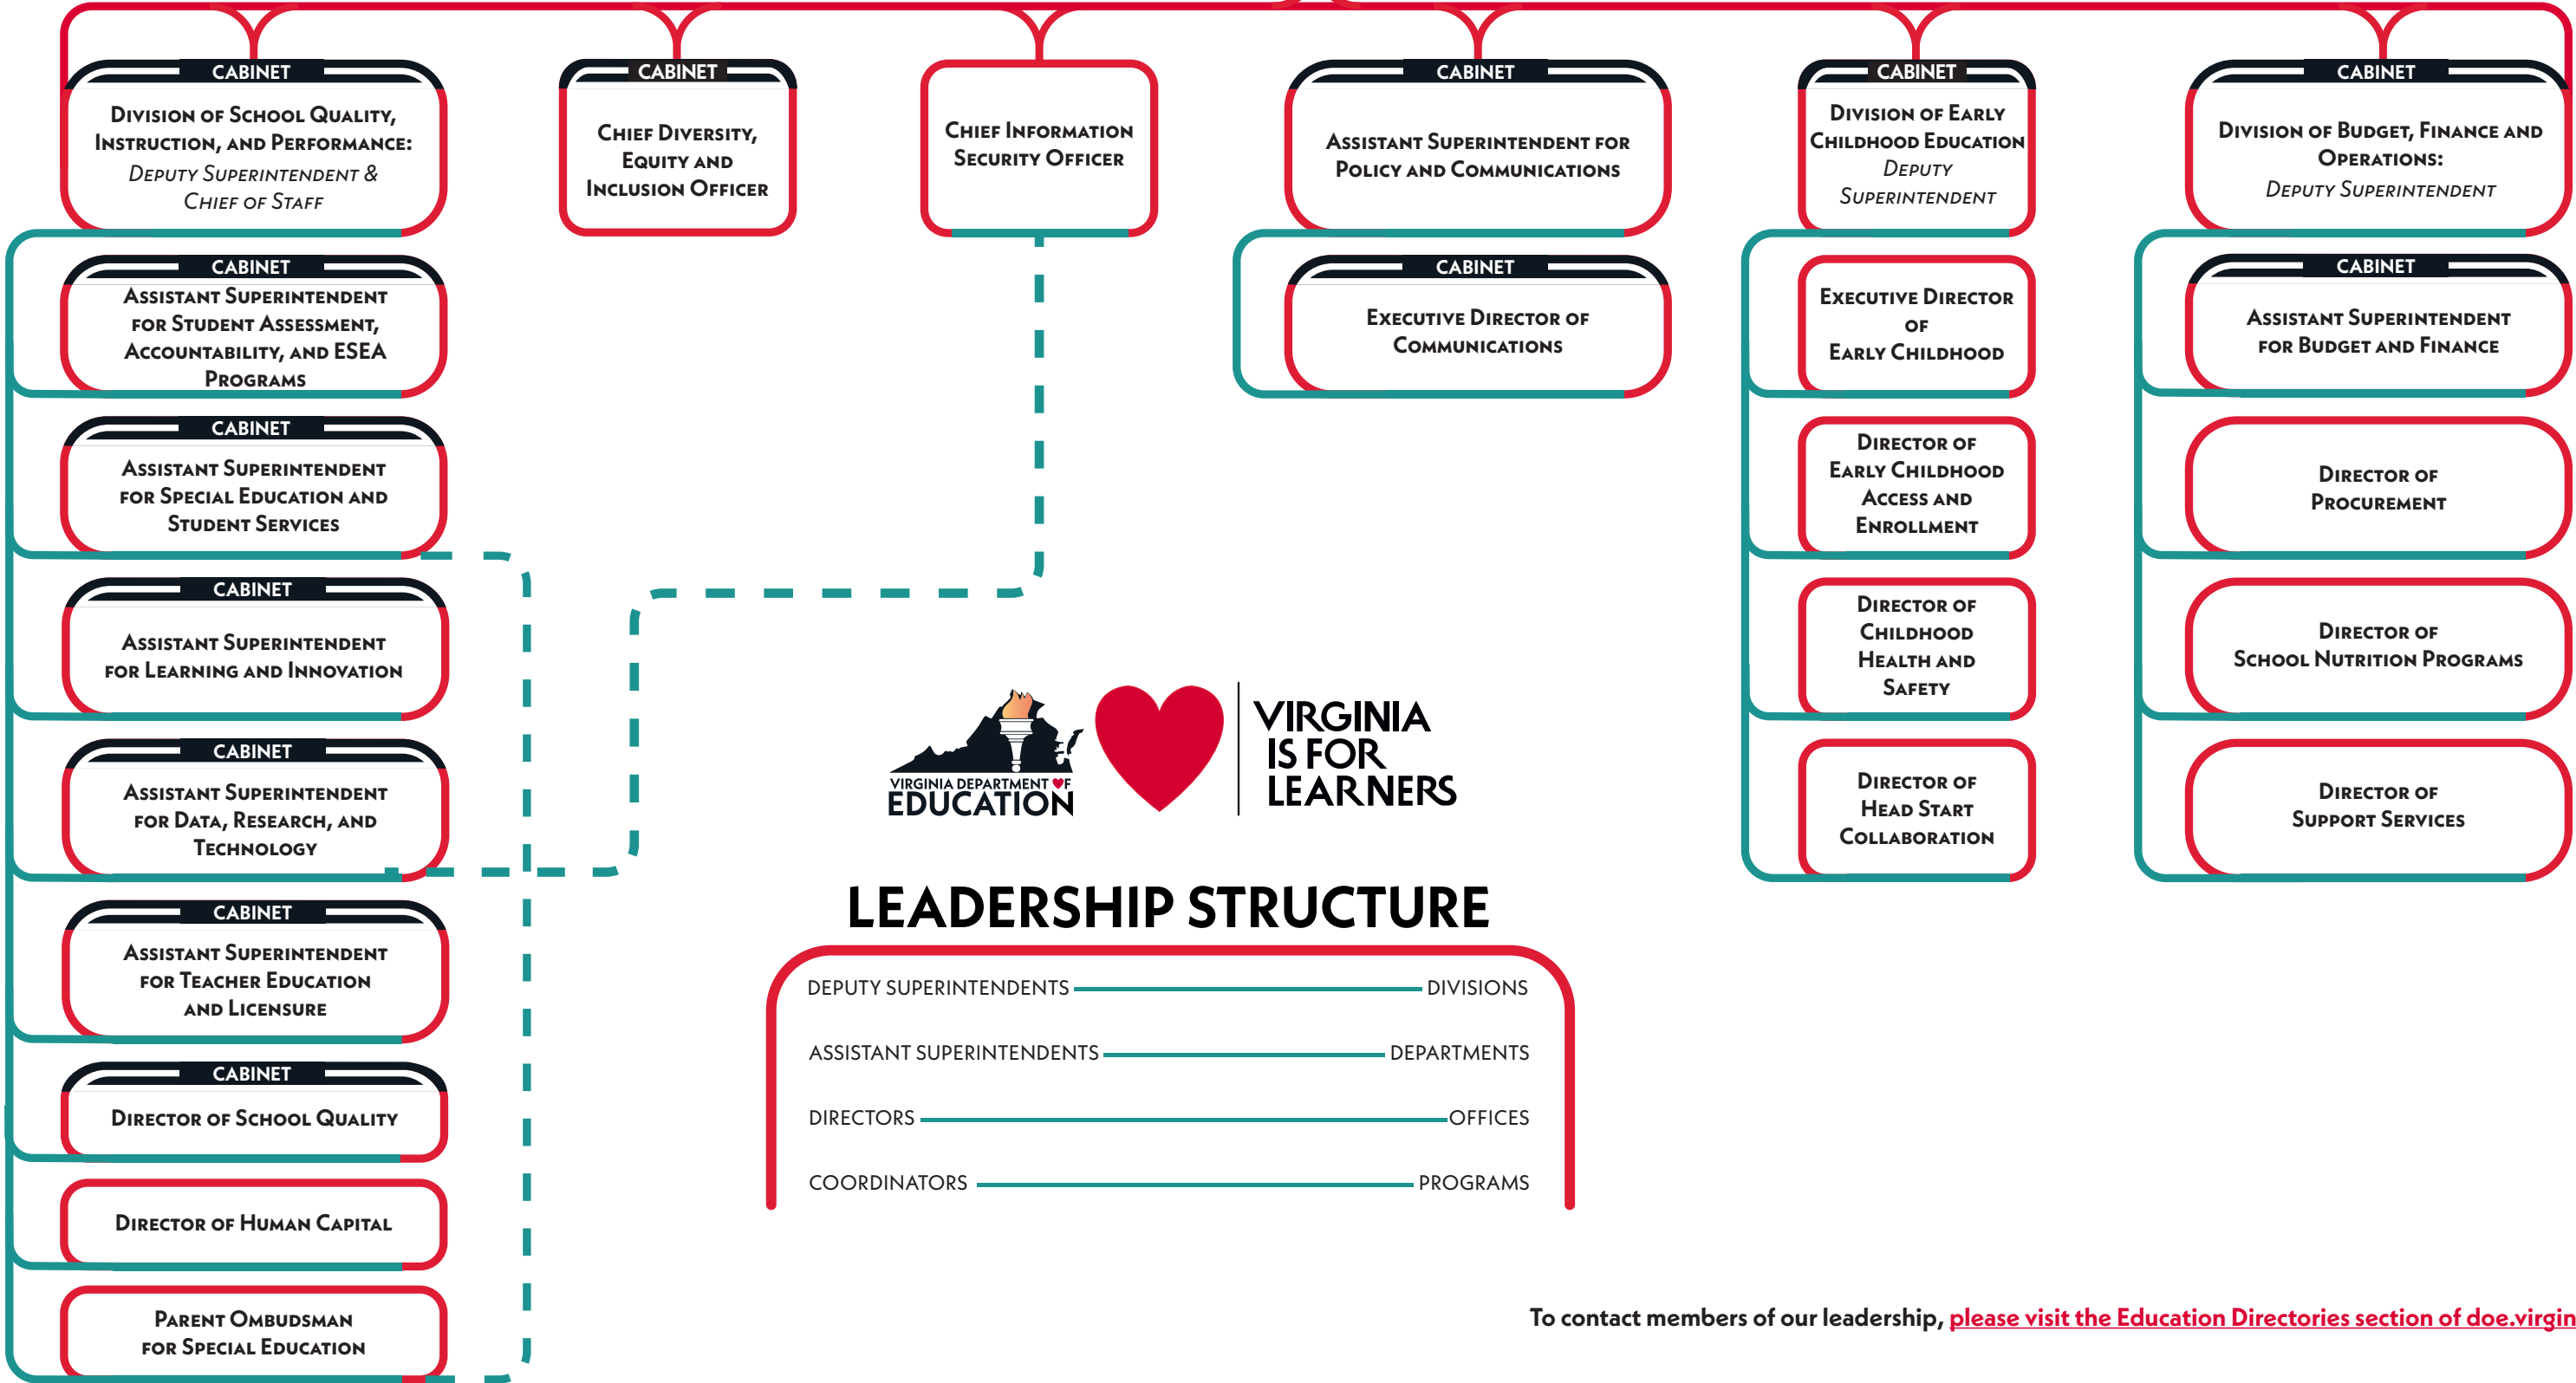

CABINET

SUPERINTENDENT OF PUBLIC INSTRUCTION

LEADERSHIP STRUCTURE

To contact members of our leadership, [please visit the Education Directories section of doe.virginia.gov](https://doe.virginia.gov/education-directories).