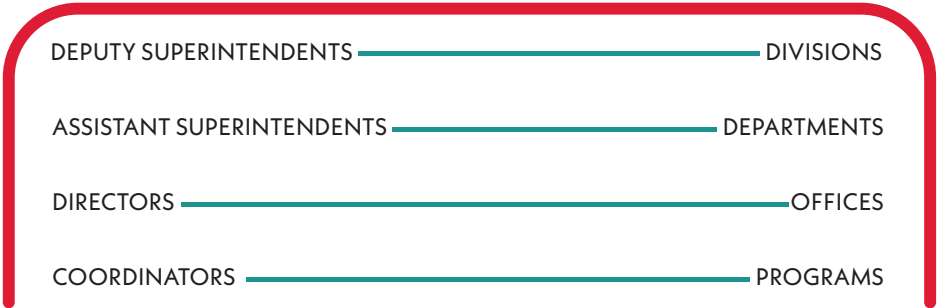

CABINET

SUPERINTENDENT OF PUBLIC INSTRUCTION

LEADERSHIP STRUCTURE

To contact members of our leadership, [please visit the Education Directories section of doe.virginia.gov](https://doe.virginia.gov/education-directories).