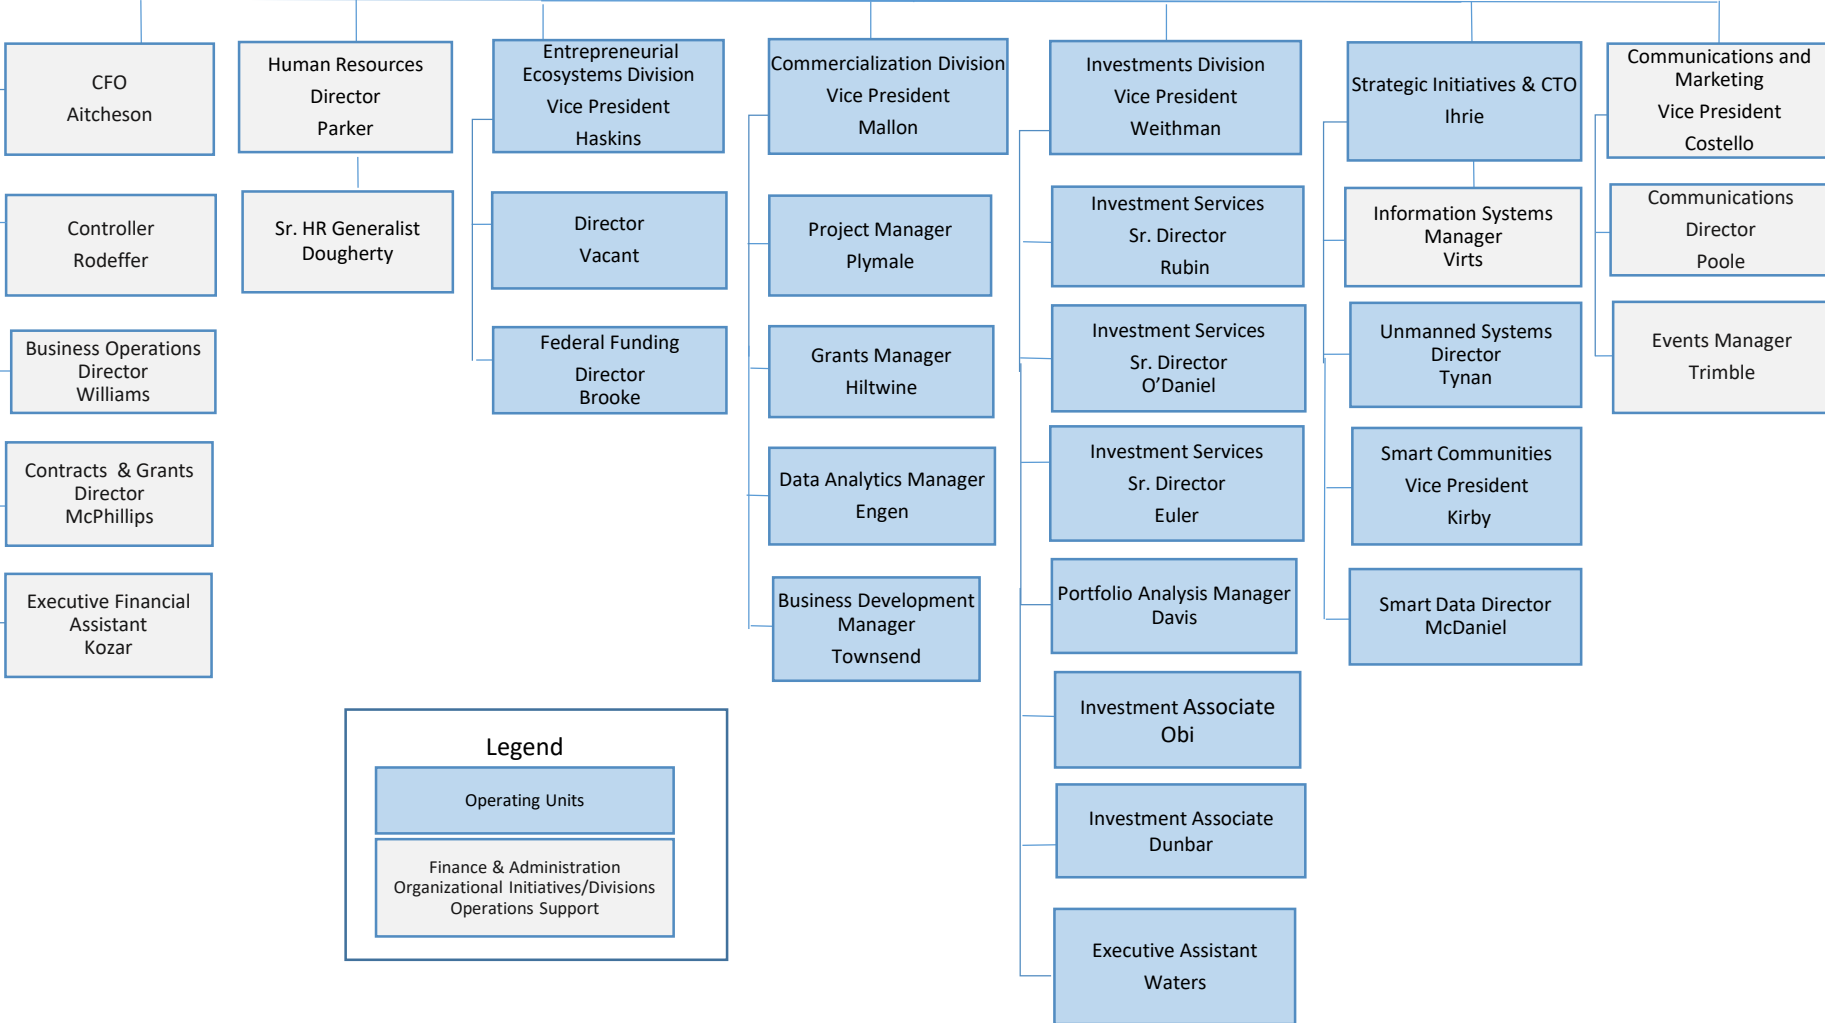

CEO
Bob Stolle

Sr. Executive Assistant
 Araujo-de-Kobes

Policy & COV
 Engagement
 Vacant

Legend

- Operating Units
- Finance & Administration
Organizational Initiatives/Divisions
Operations Support