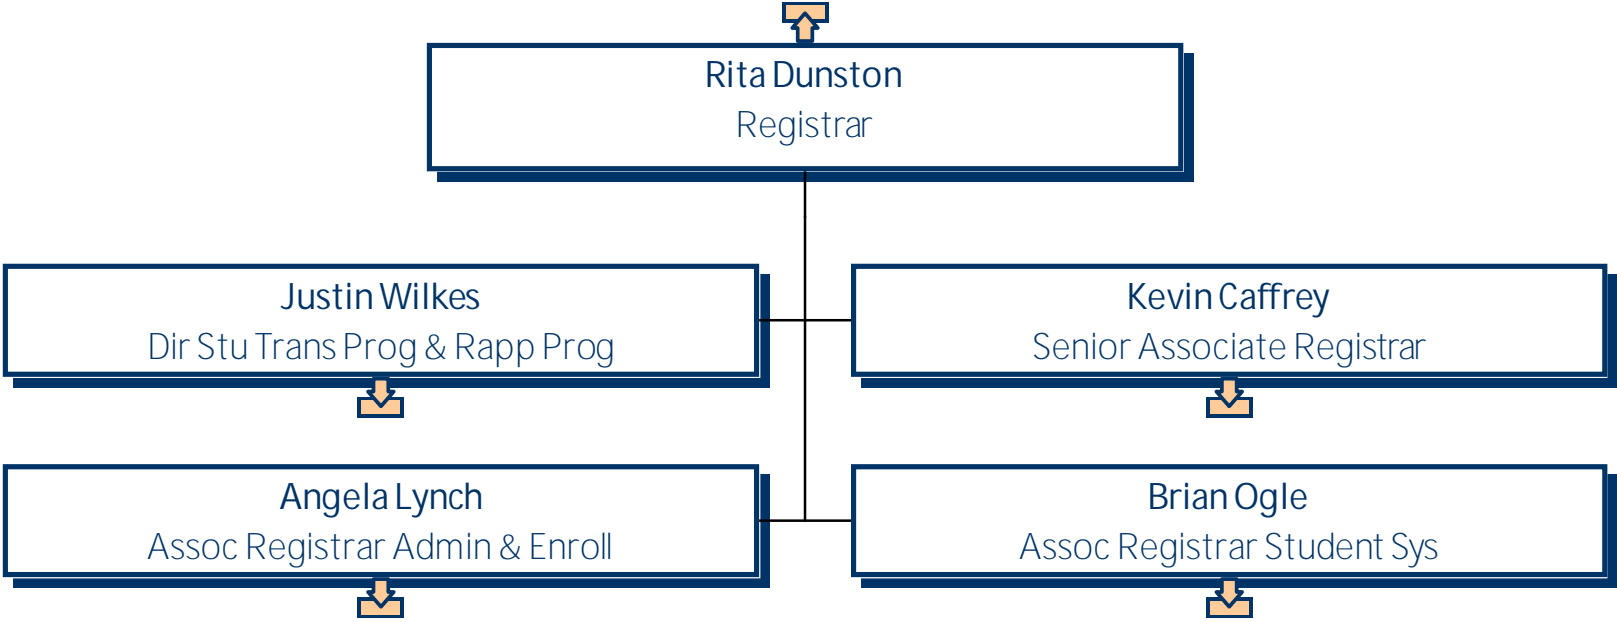

University of Mary Washington
Registrar