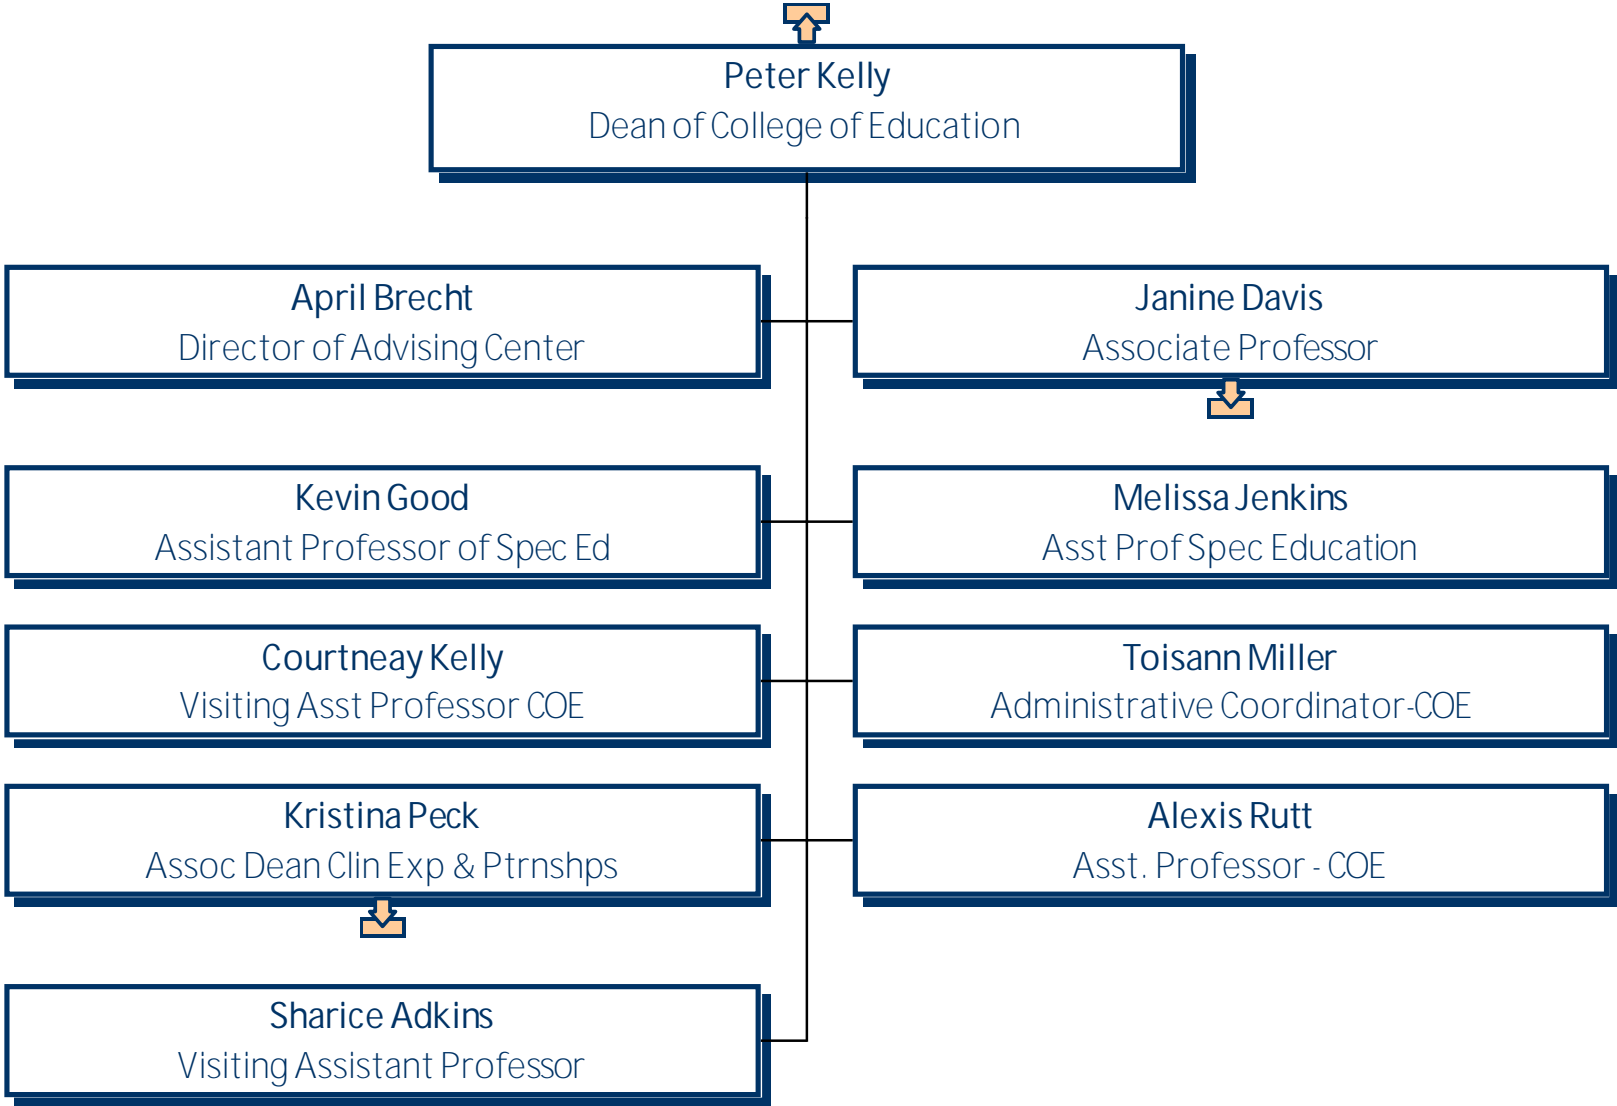

University of Mary Washington
College of Education