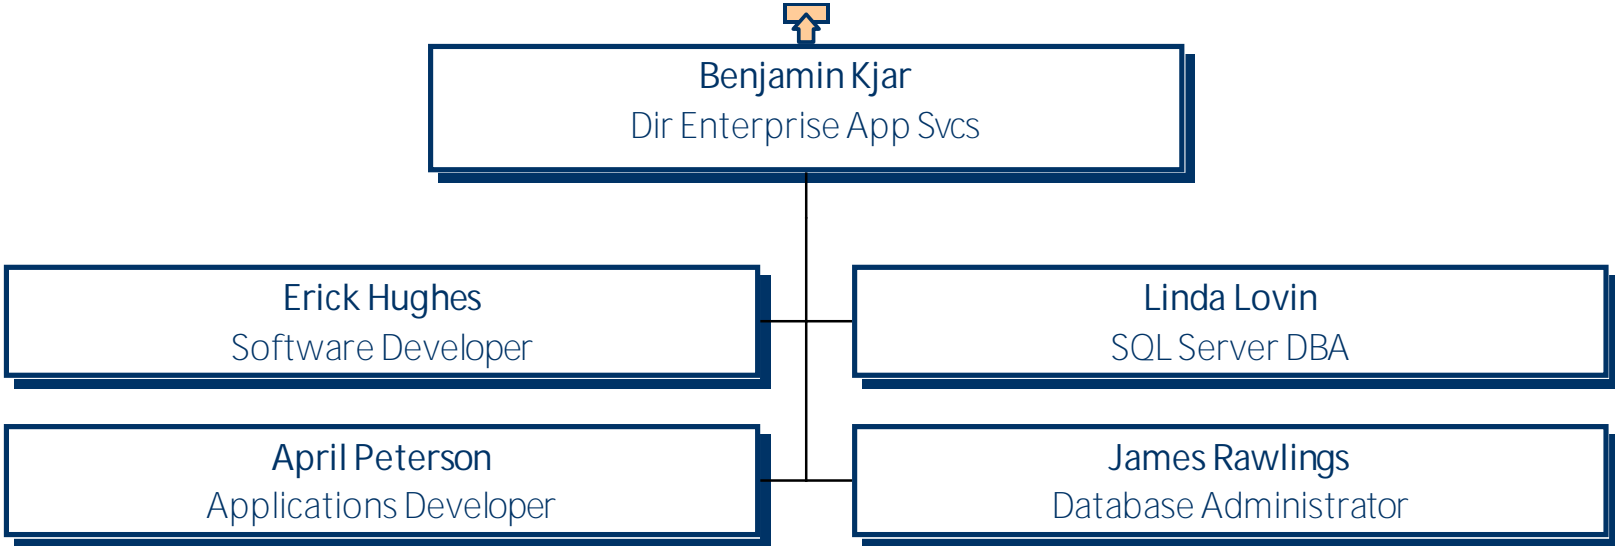

University of Mary Washington
Information Technology