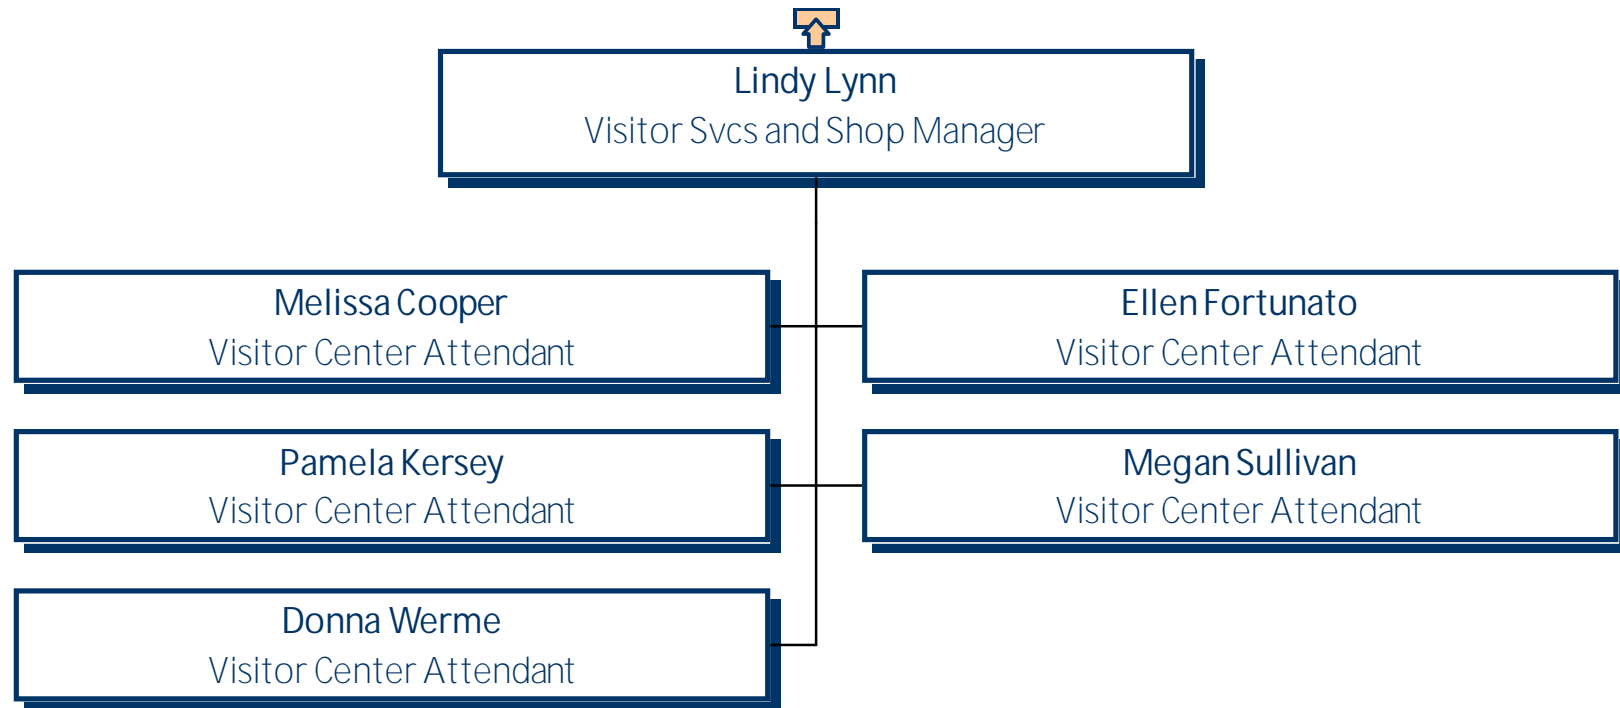

University of Mary Washington
Gari Melchers Home and Studio