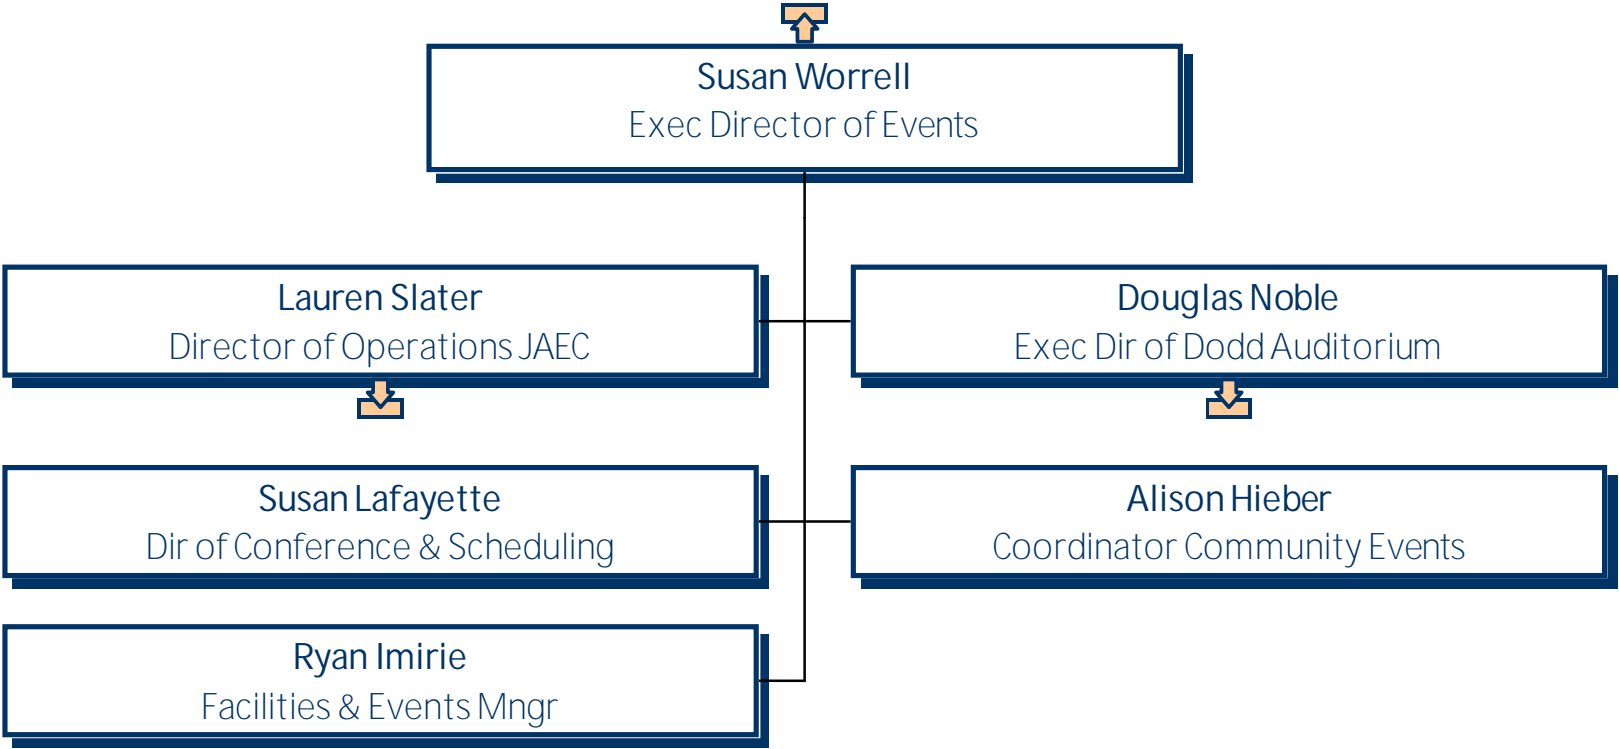

University of Mary Washington
Digital Communications

University of Mary Washington
Events and Conferencing

University of Mary Washington
AEC - Operating

University of Mary Washington
Dodd Auditorium

University of Mary Washington
Events AV Office