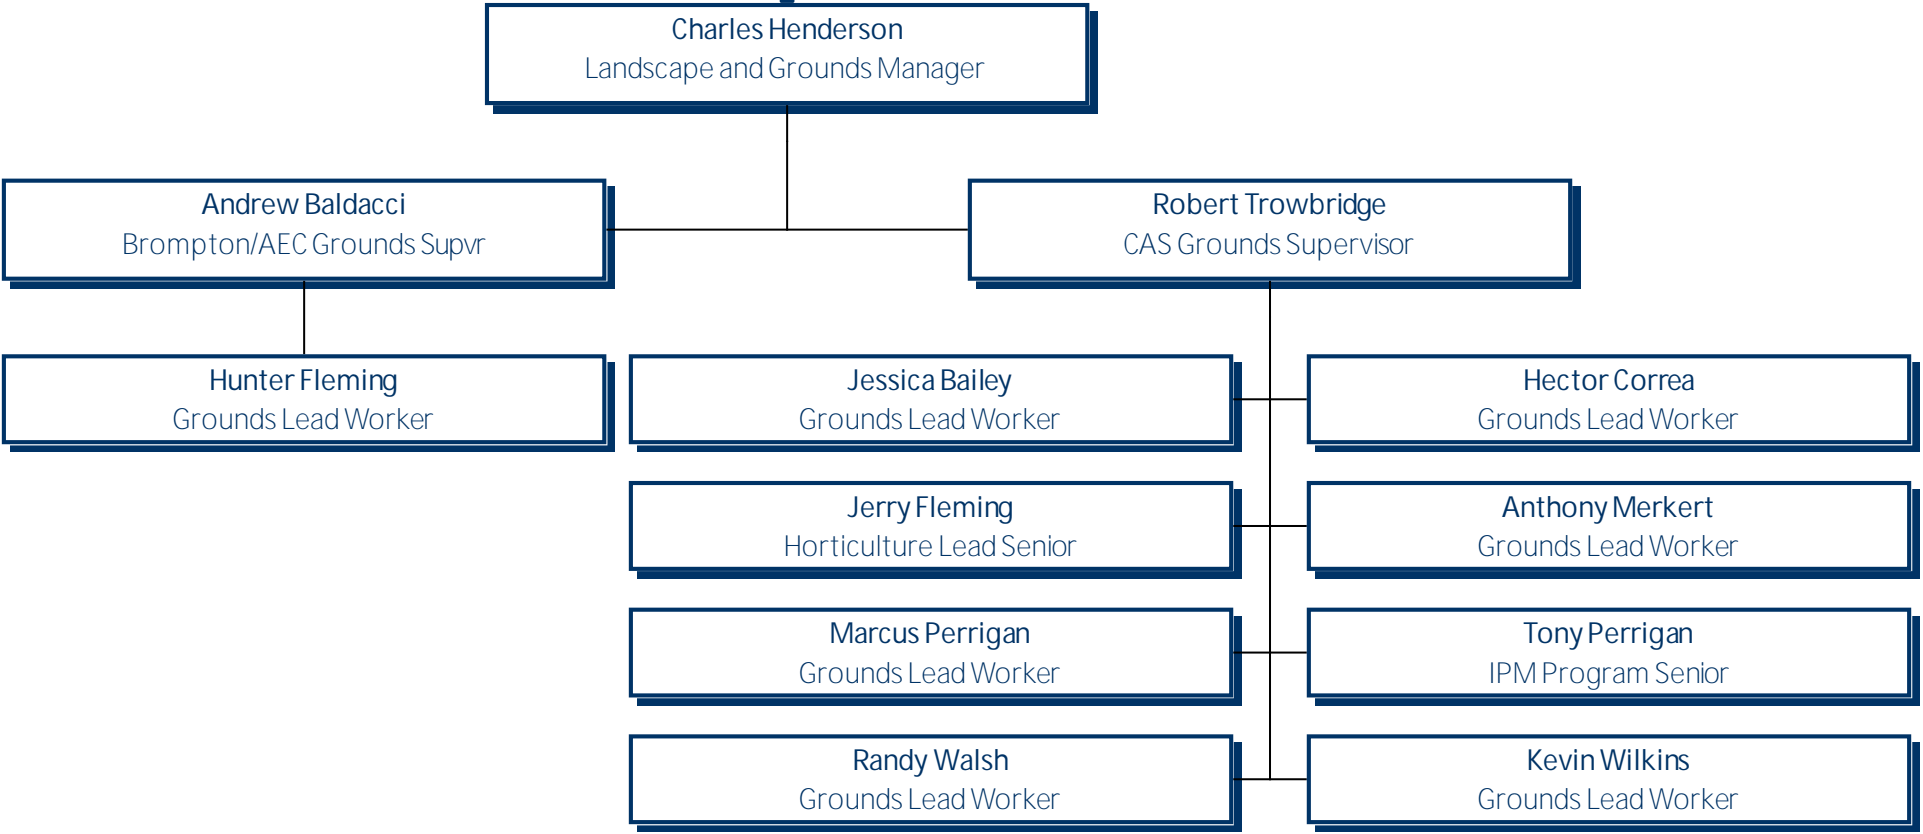

University of Mary Washington Grounds