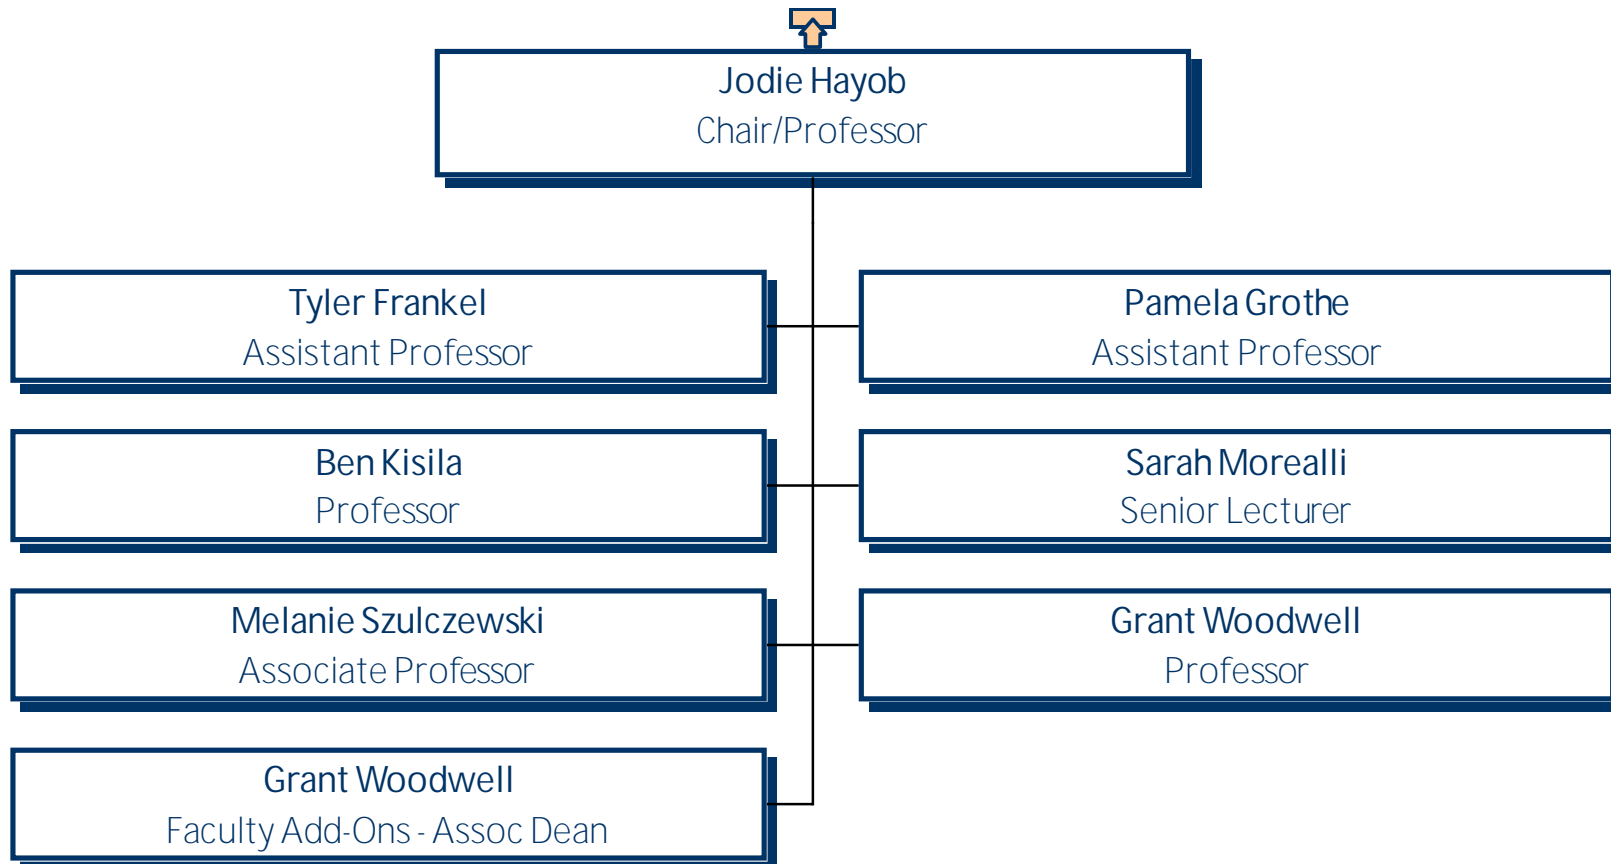

University of Mary Washington
Earth and Environmental Sciences