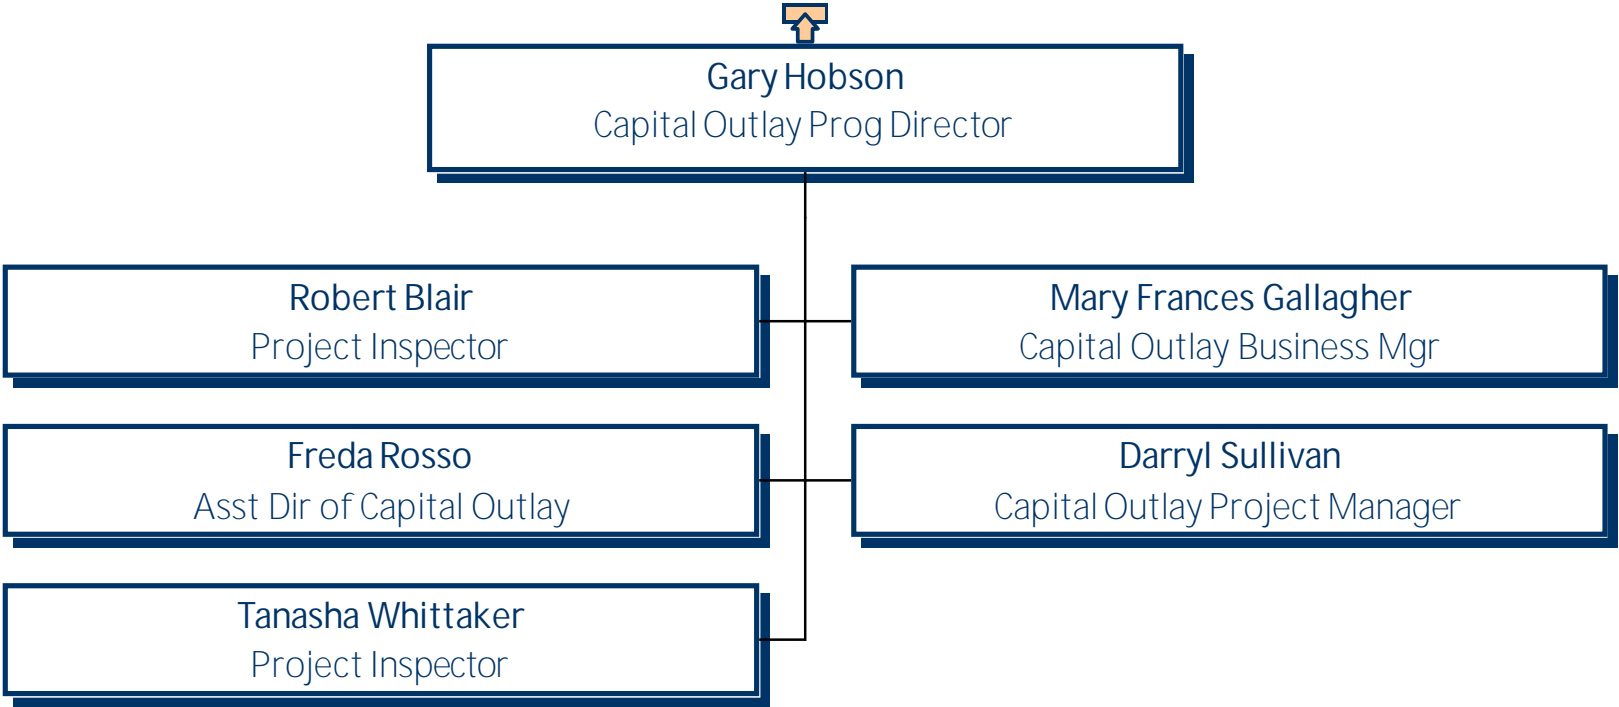

University of Mary Washington
Capital Administration

University of Mary Washington
Emergency Mgmt and Safety

University of Mary Washington
Facilities

University of Mary Washington
Contract Services

David Hatcher
Project Mgr for Contract Svc