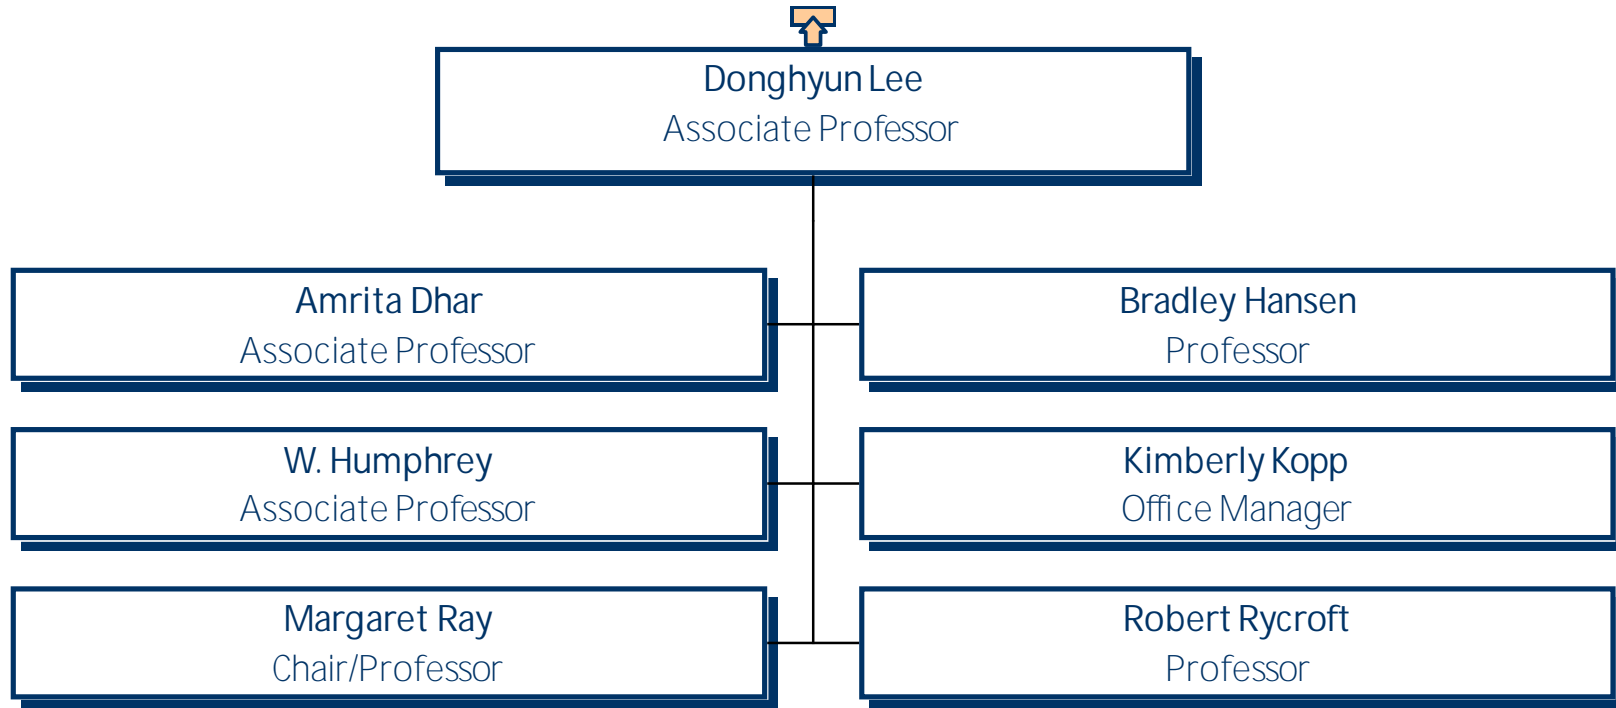

University of Mary Washington Economics