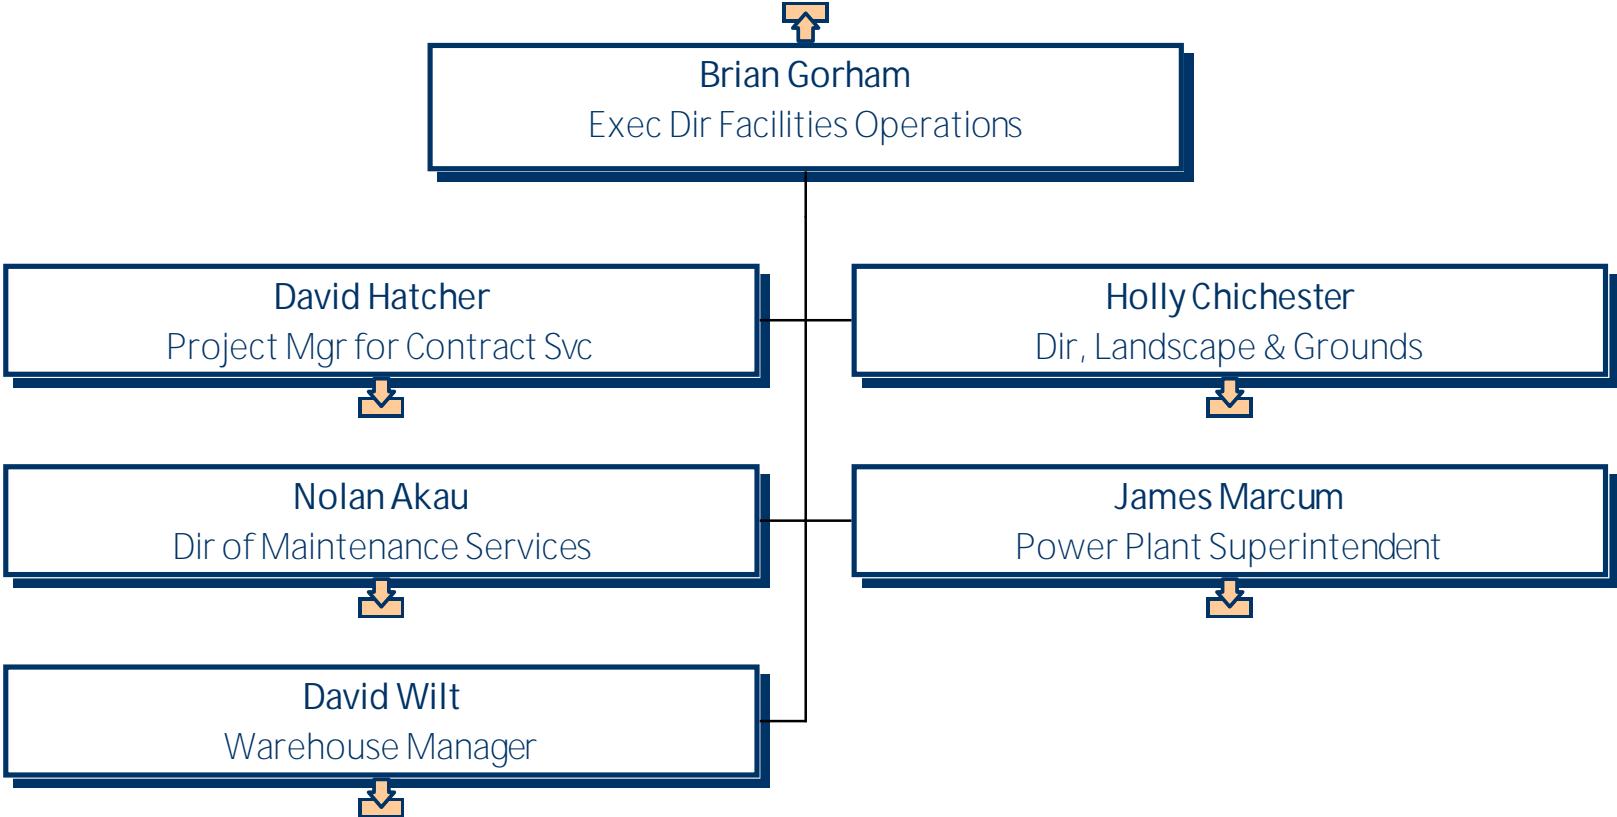

University of Mary Washington
Capital Administration

University of Mary Washington
Emergency Mgmt and Safety

University of Mary Washington
Facilities

University of Mary Washington
Contract Services

David Hatcher
Project Mgr for Contract Svc