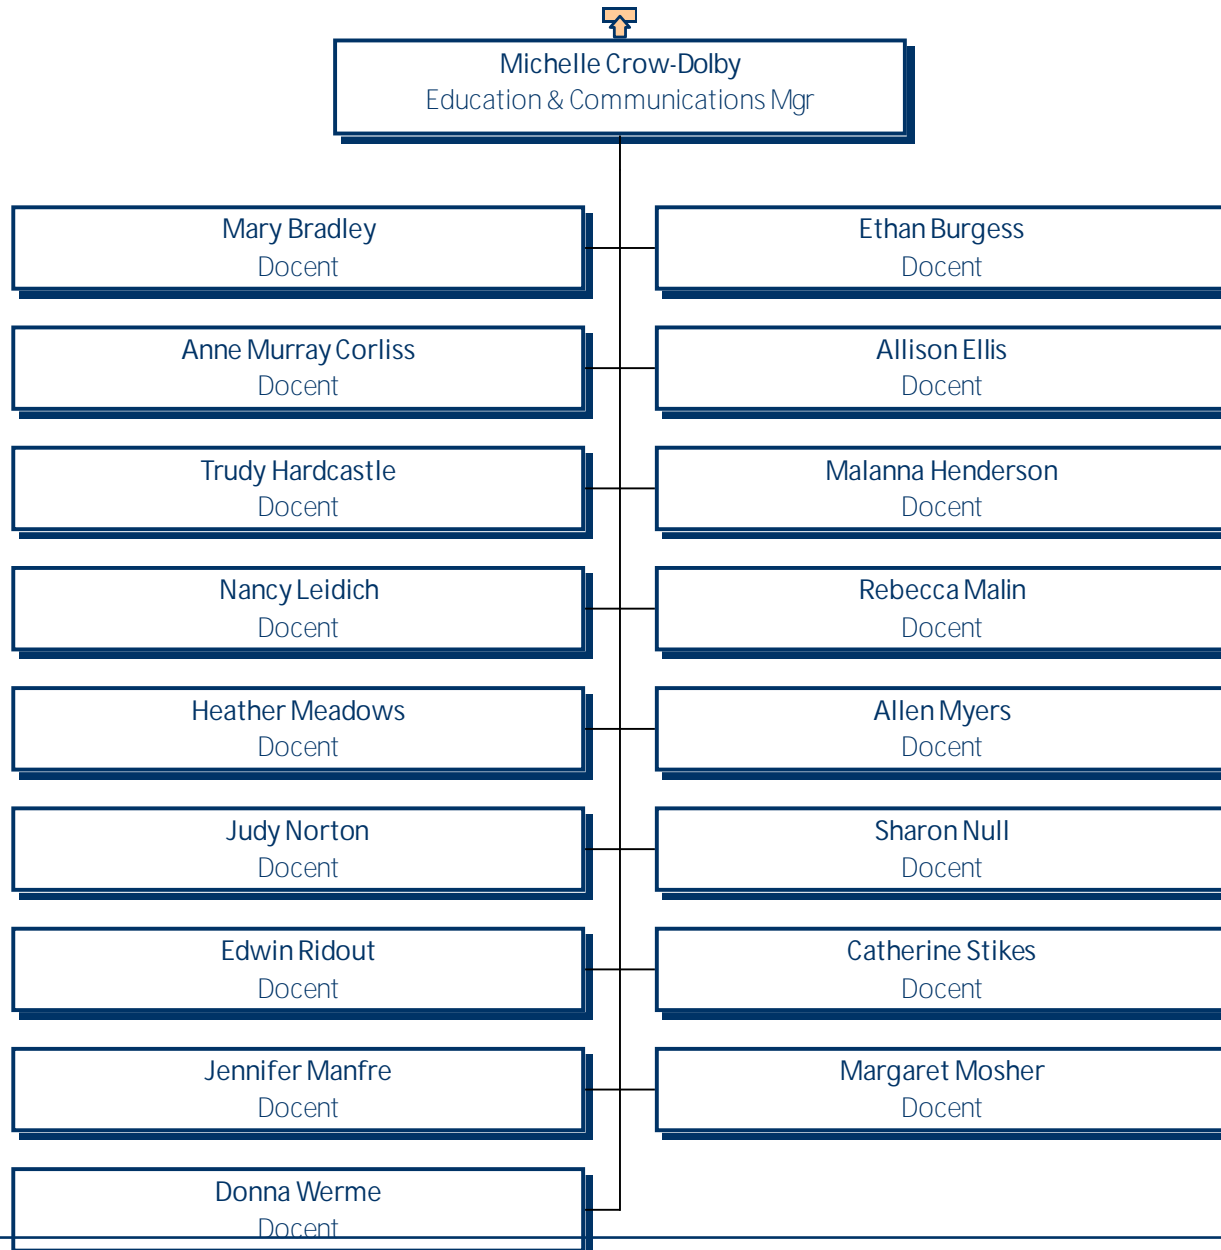

Shannon Hauser
Associate Director, DKC

University of Mary Washington
Gari Melchers Home and Studio

University of Mary Washington
Gari Melchers Home and Studio

University of Mary Washington Gari Melchers Home and Studio