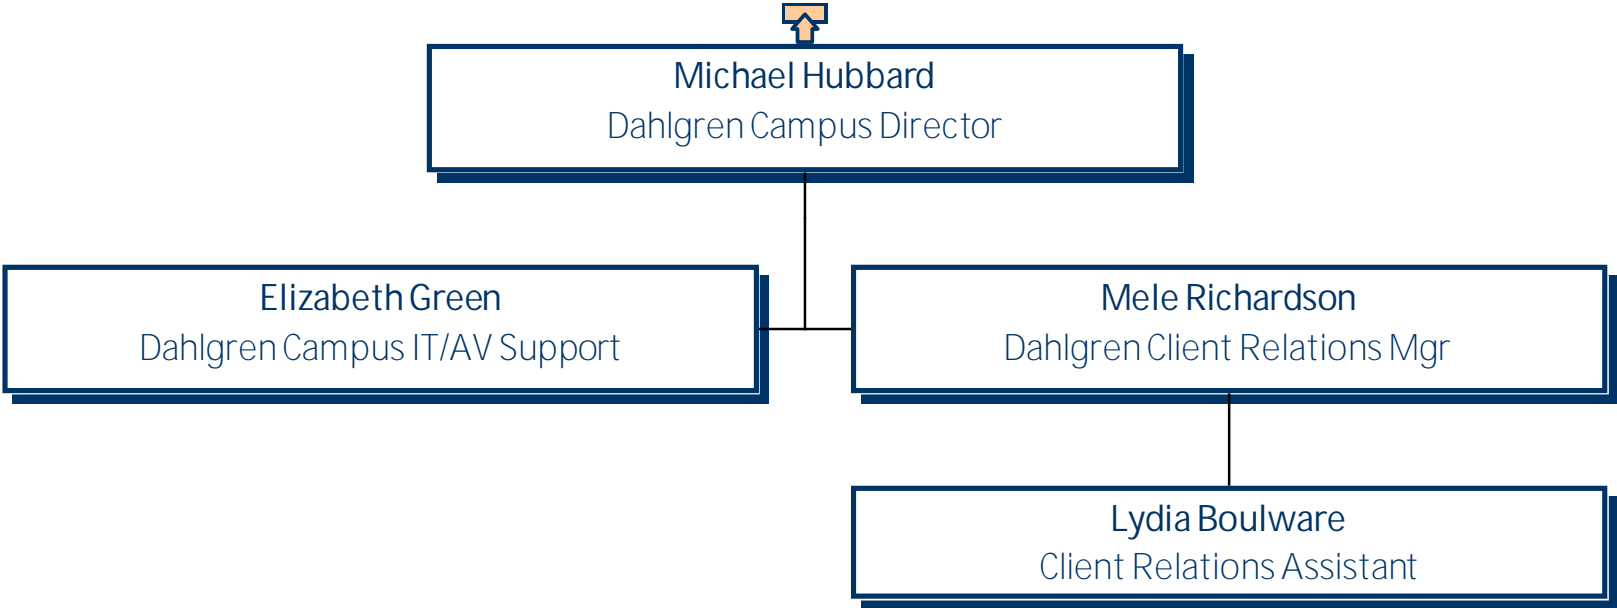

University of Mary Washington
Dahlgren Operating