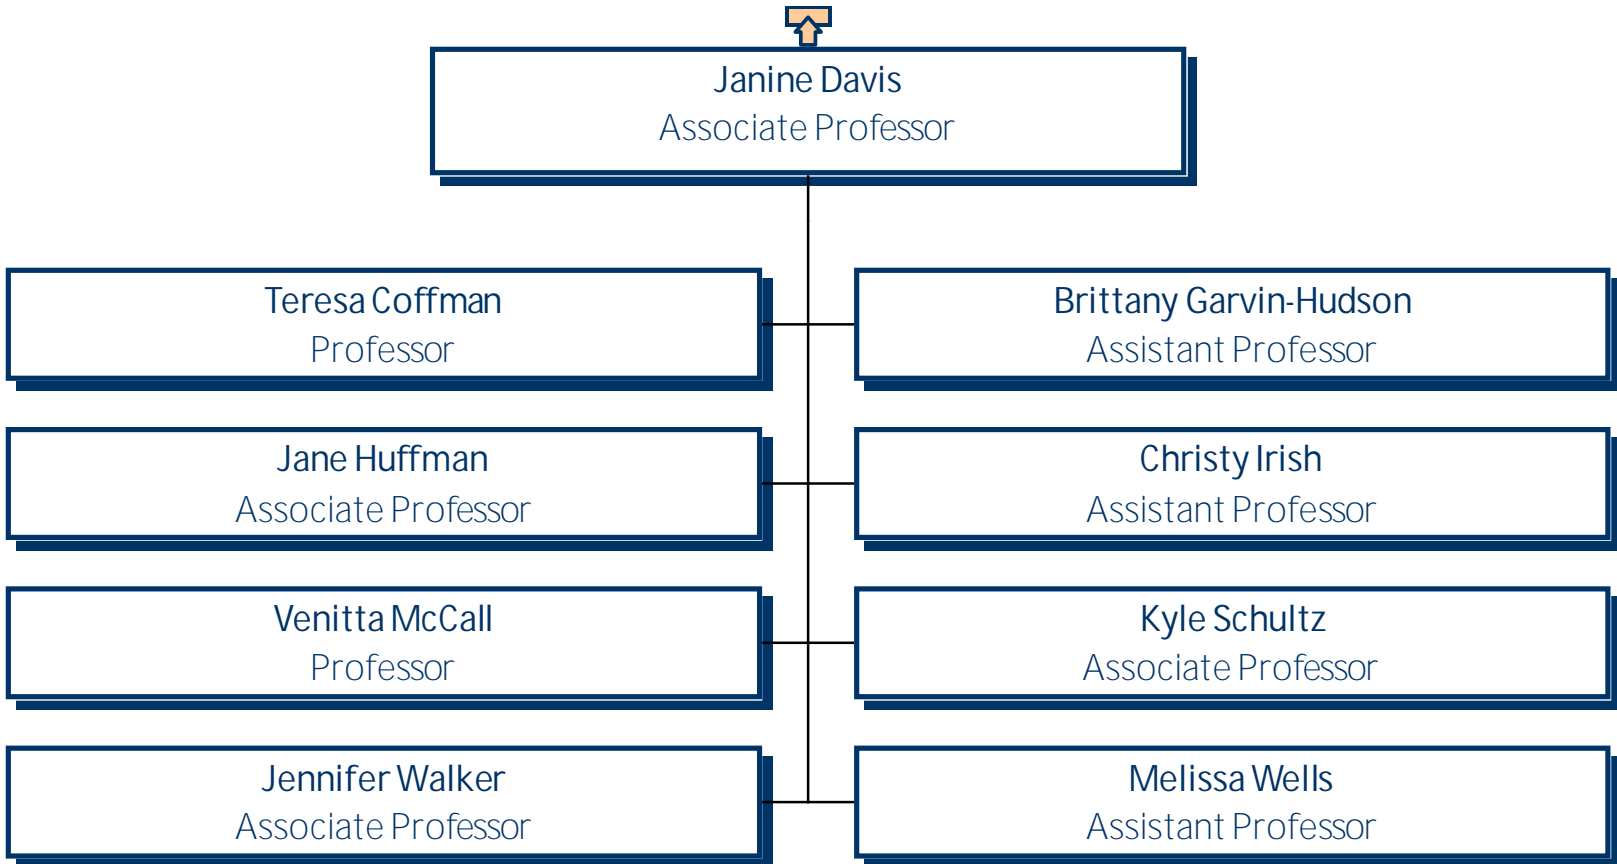

University of Mary Washington
College of Education