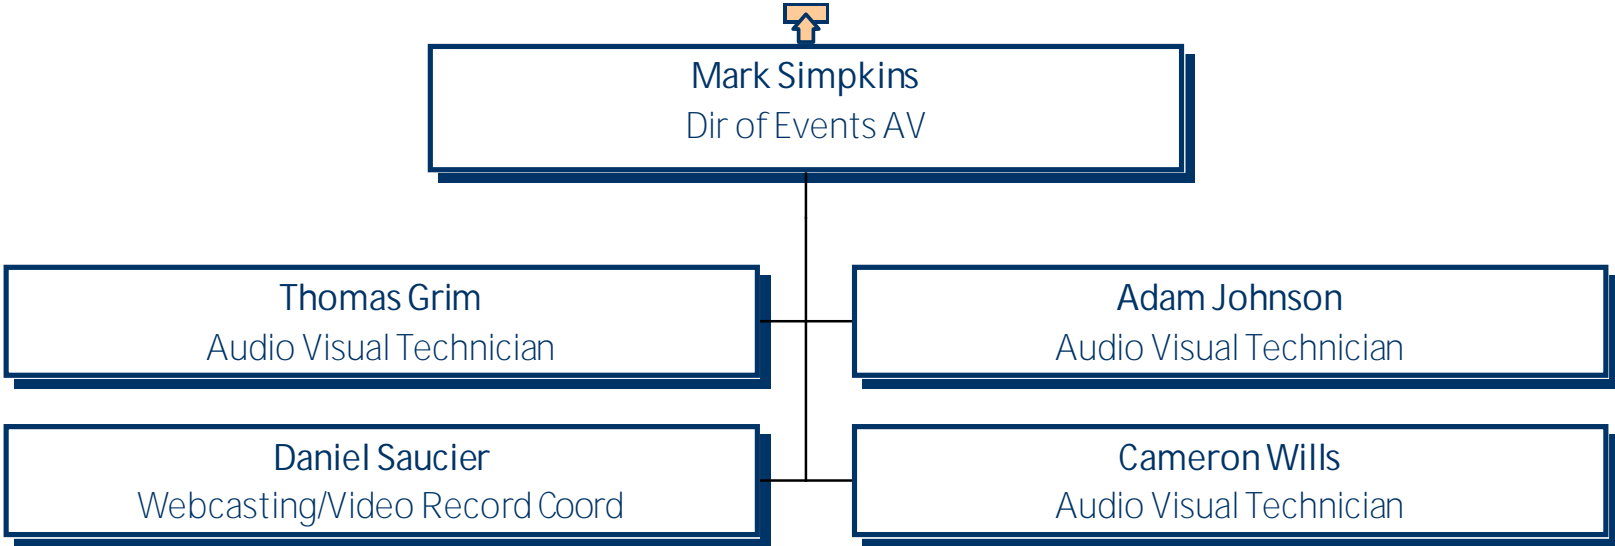

University of Mary Washington
Digital Communications

University of Mary Washington
Events and Conferencing

University of Mary Washington
AEC - Operating

University of Mary Washington
Dodd Auditorium

University of Mary Washington
Events AV Office