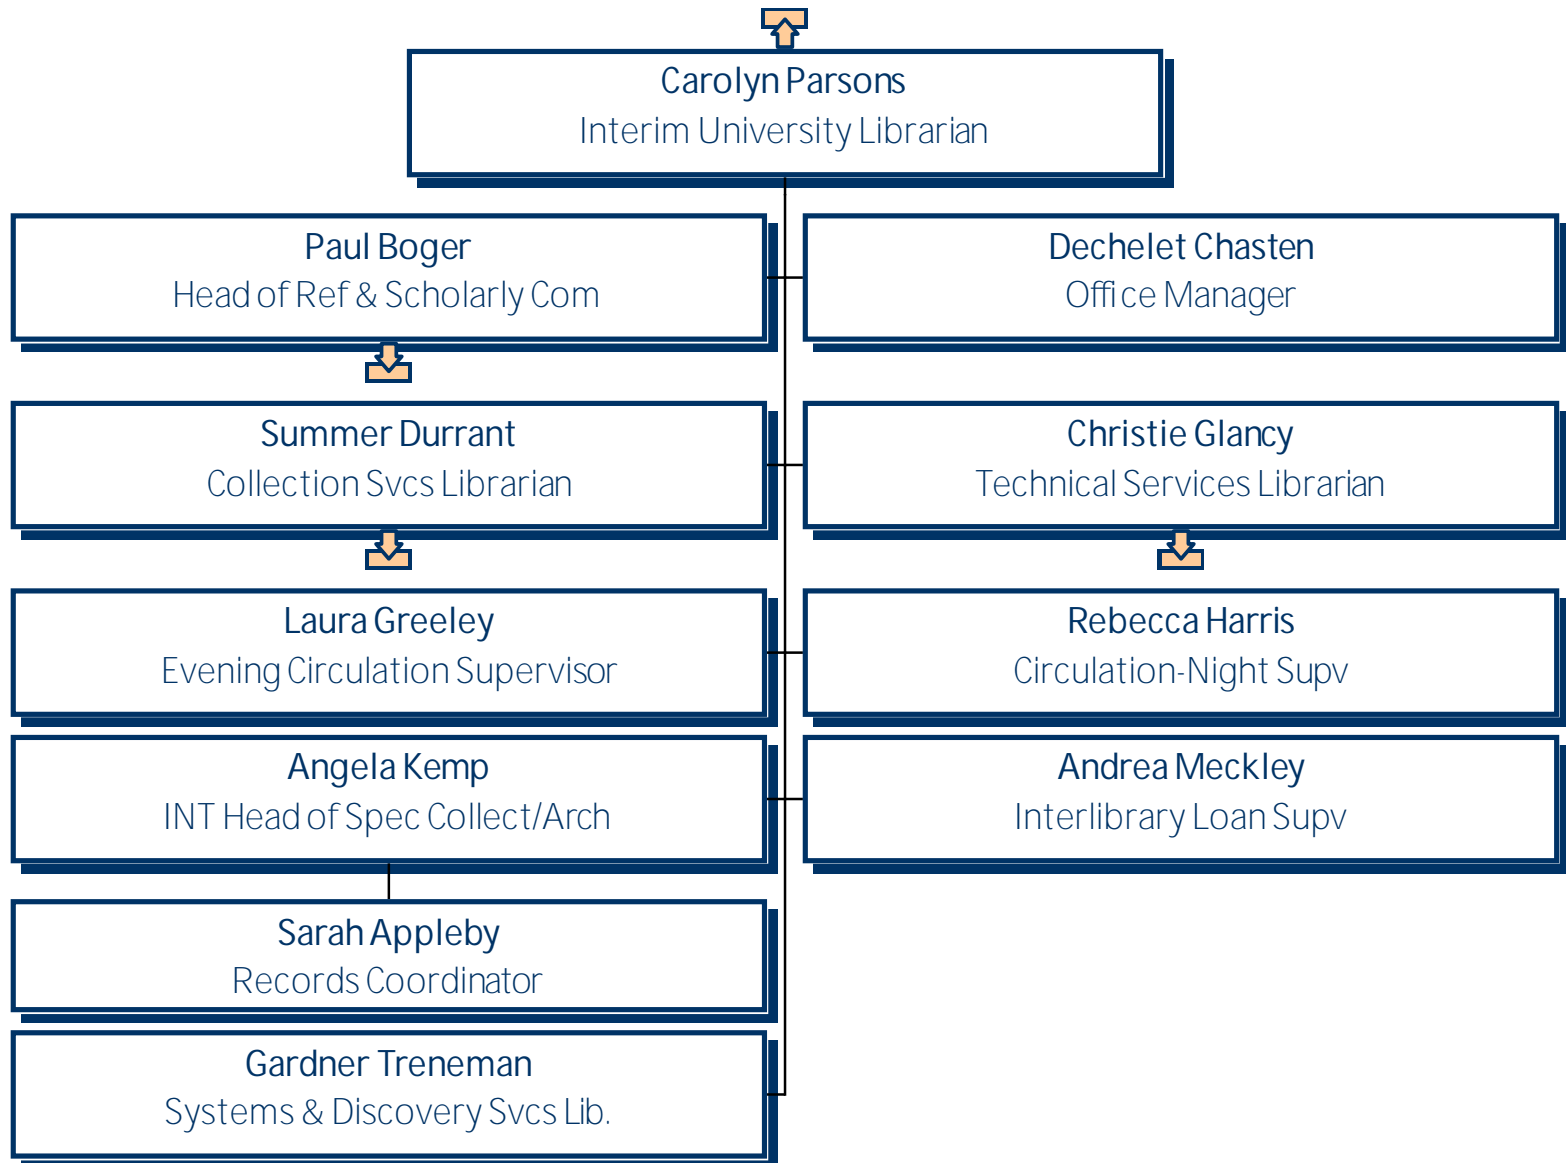

University of Mary Washington Library