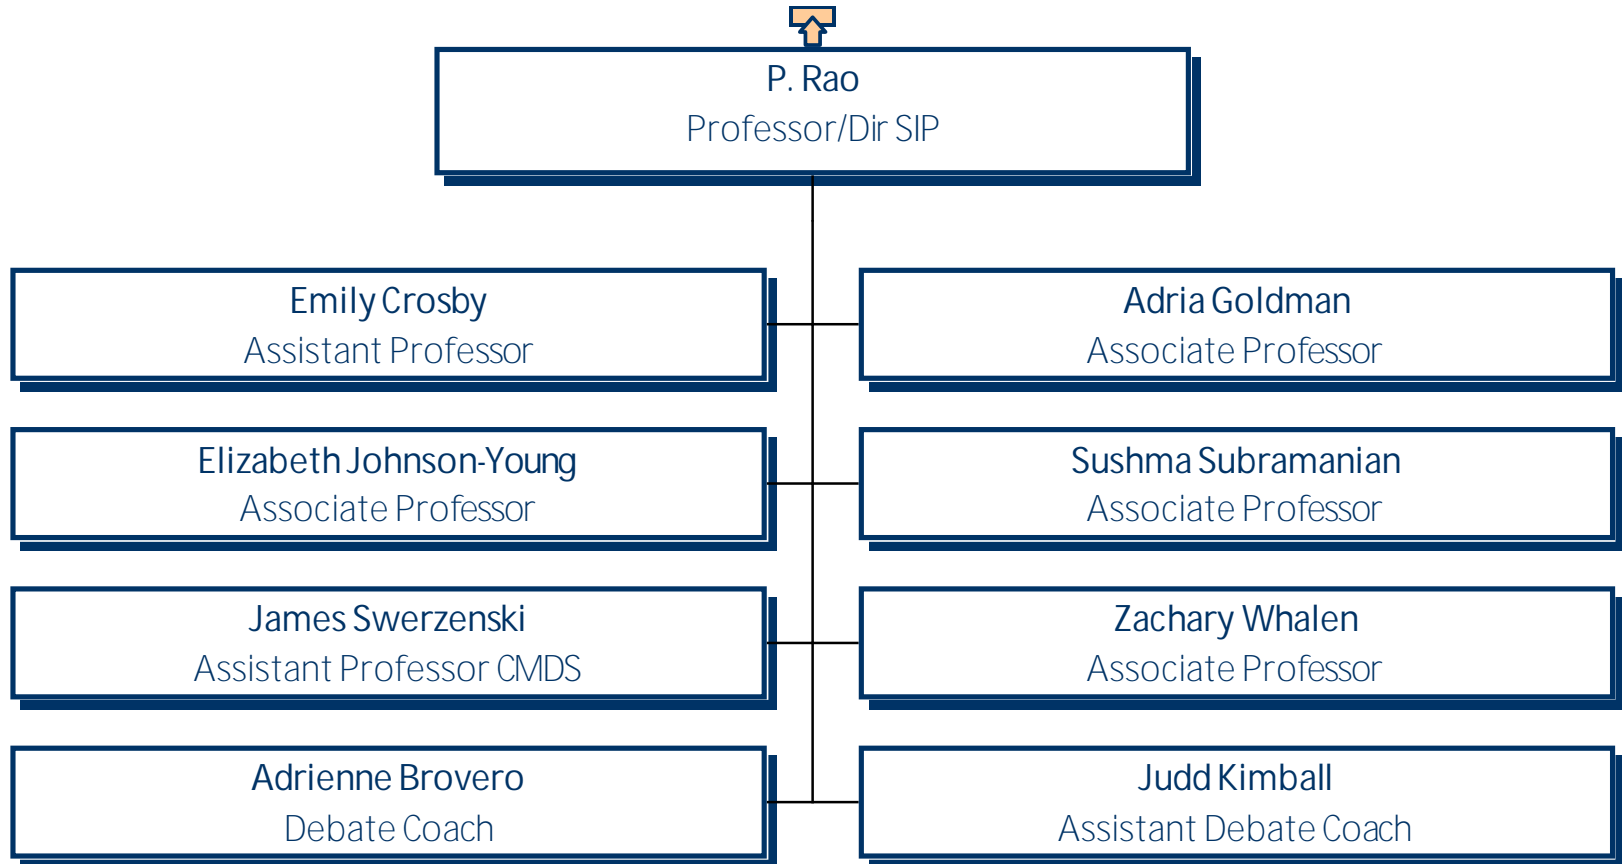

University of Mary Washington
English and Linguistics