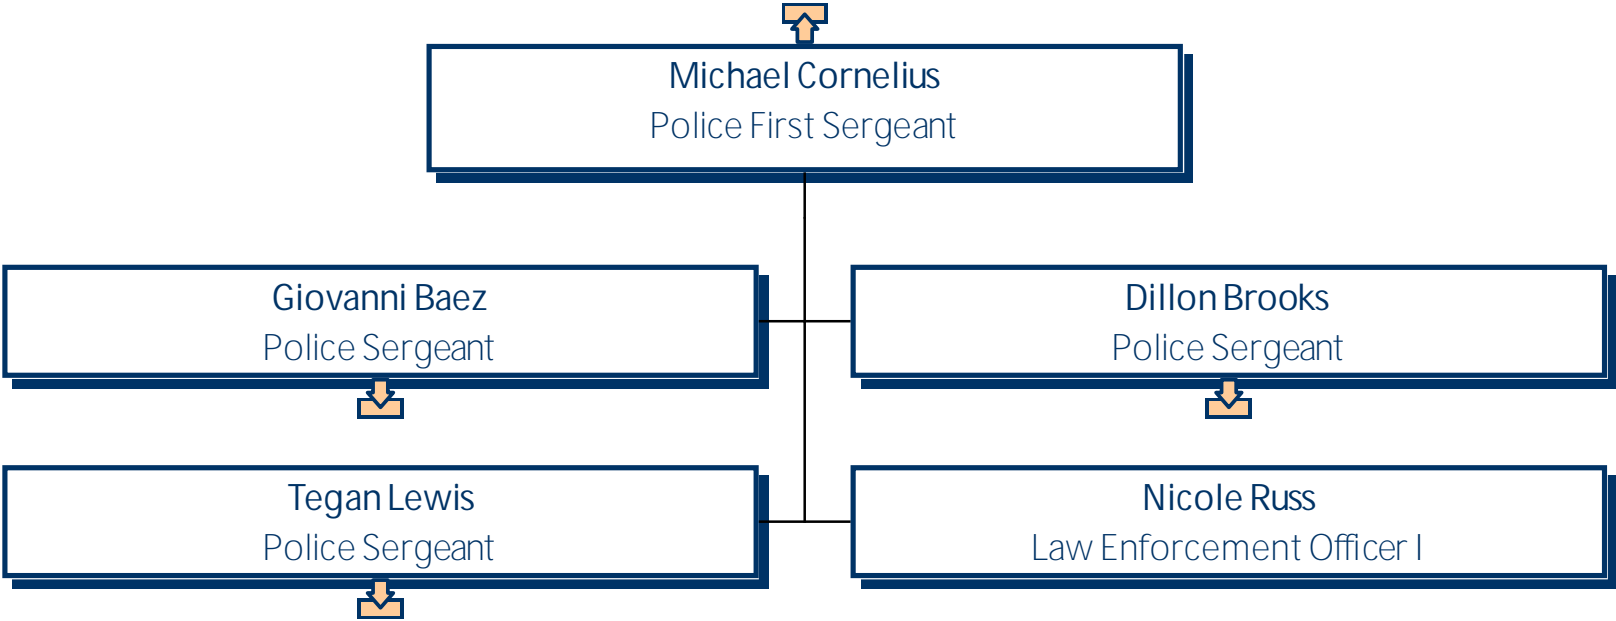

University of Mary Washington
Campus Recreation

University of Mary Washington
SAE Operations

University of Mary Washington Student Life

Christine Porter
Assistant Dean of Students

Elizabeth Southern
Case Manager

University of Mary Washington
Talley Ctr for Counseling Services

University of Mary Washington
University Police

University of Mary Washington
Locksmith

University of Mary Washington
University Police

University of Mary Washington
University Police