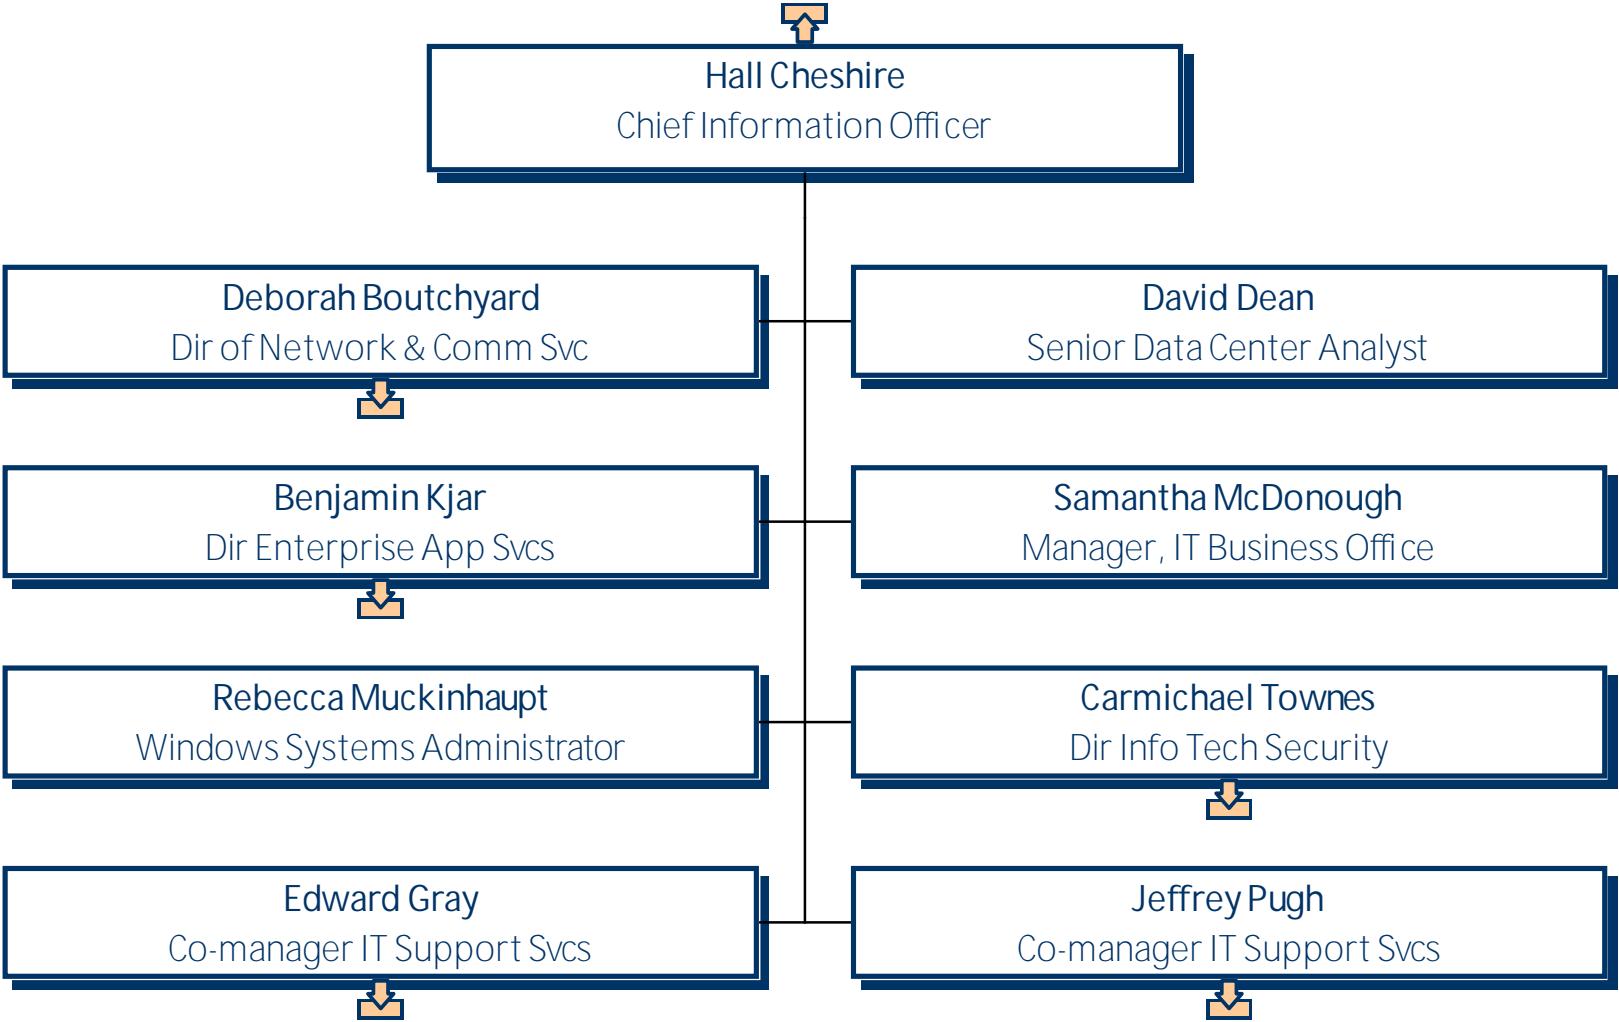

University of Mary Washington
Information Technology