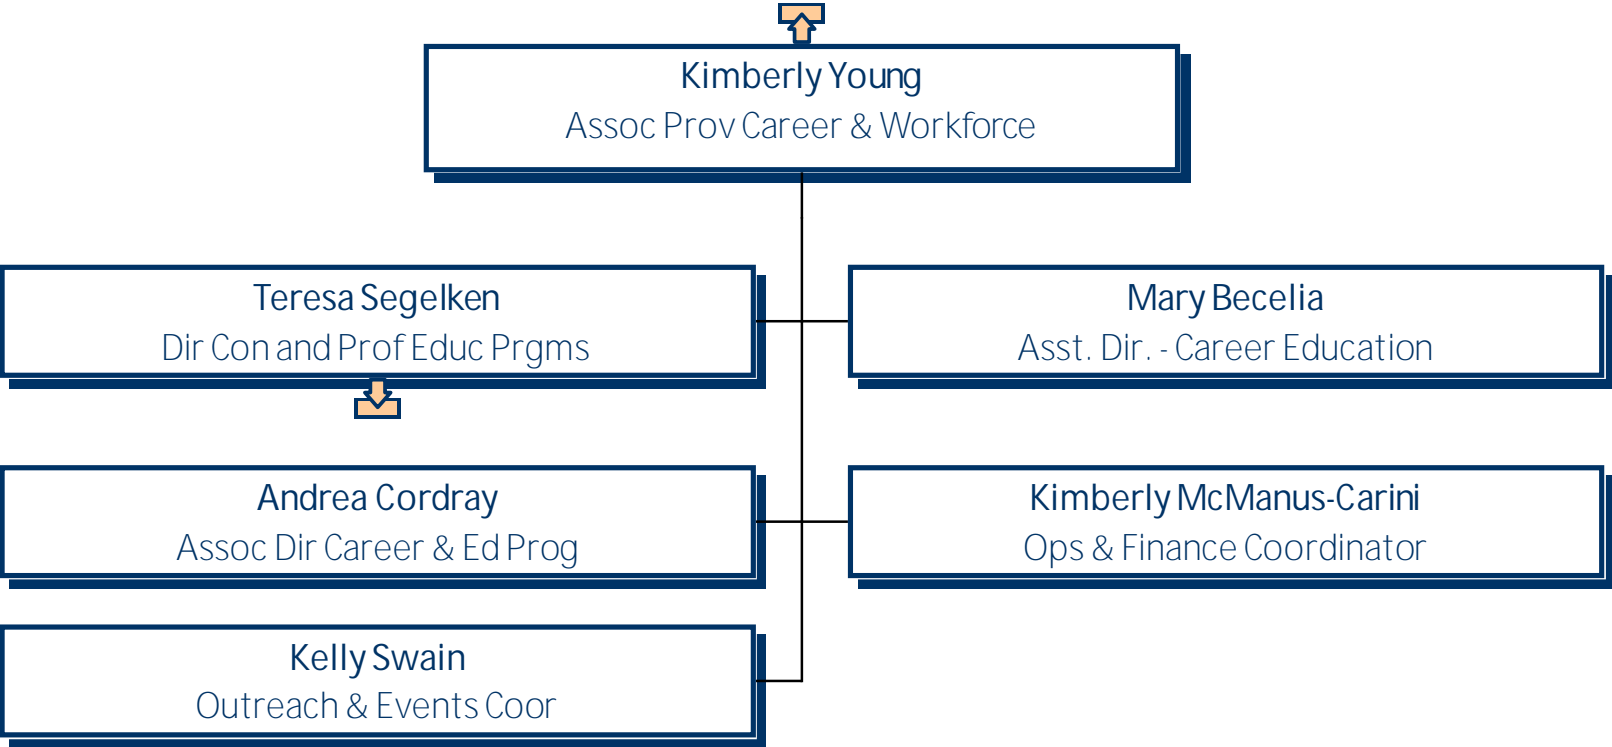

University of Mary Washington
Provost