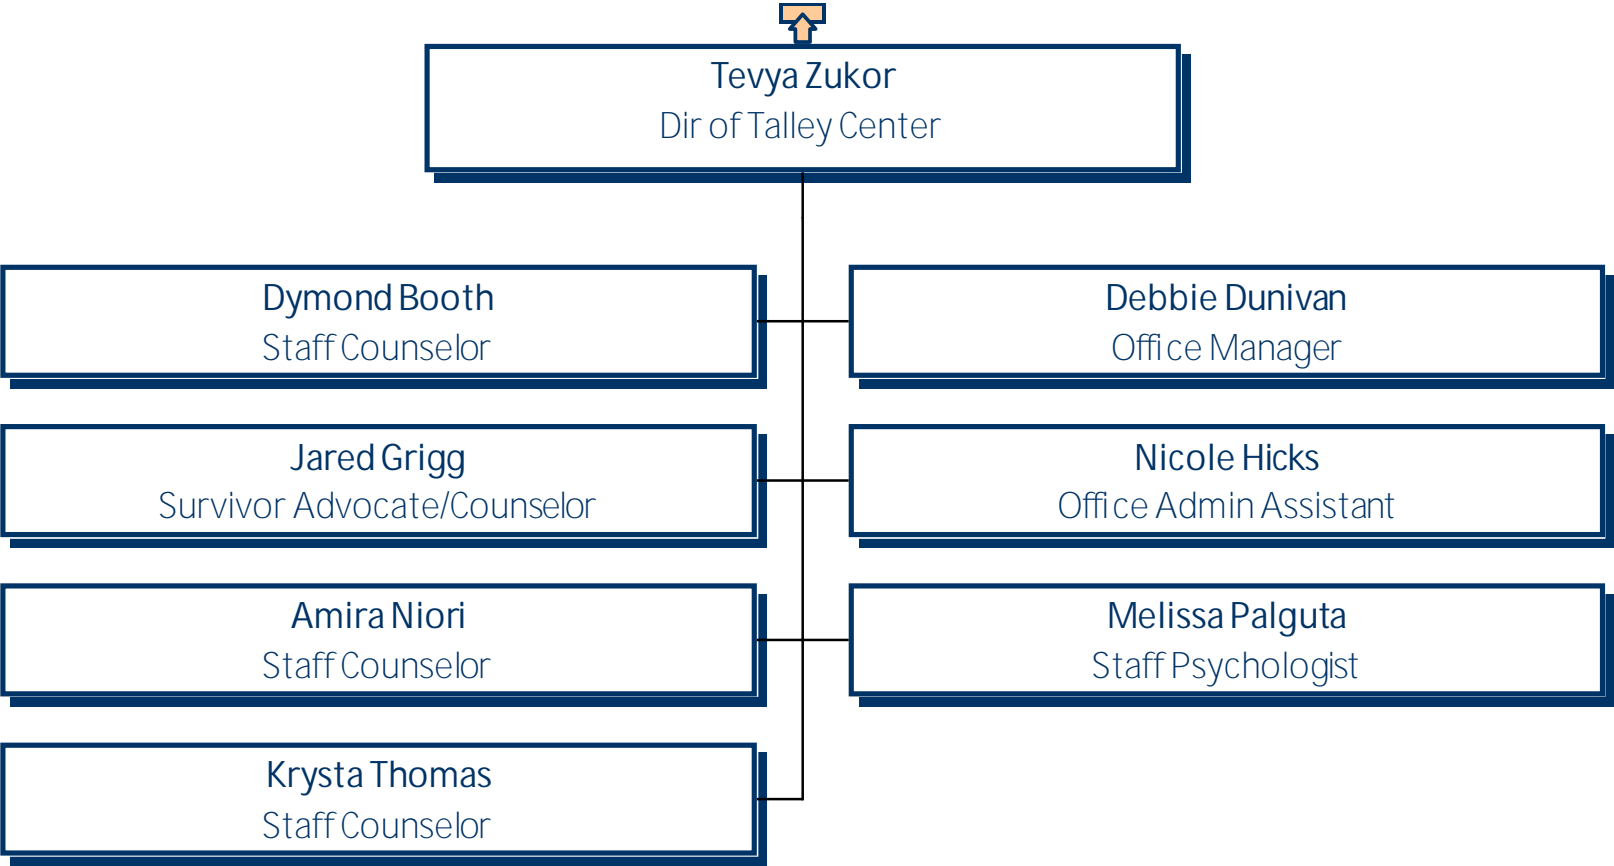

University of Mary Washington
Talley Ctr for Counseling Services