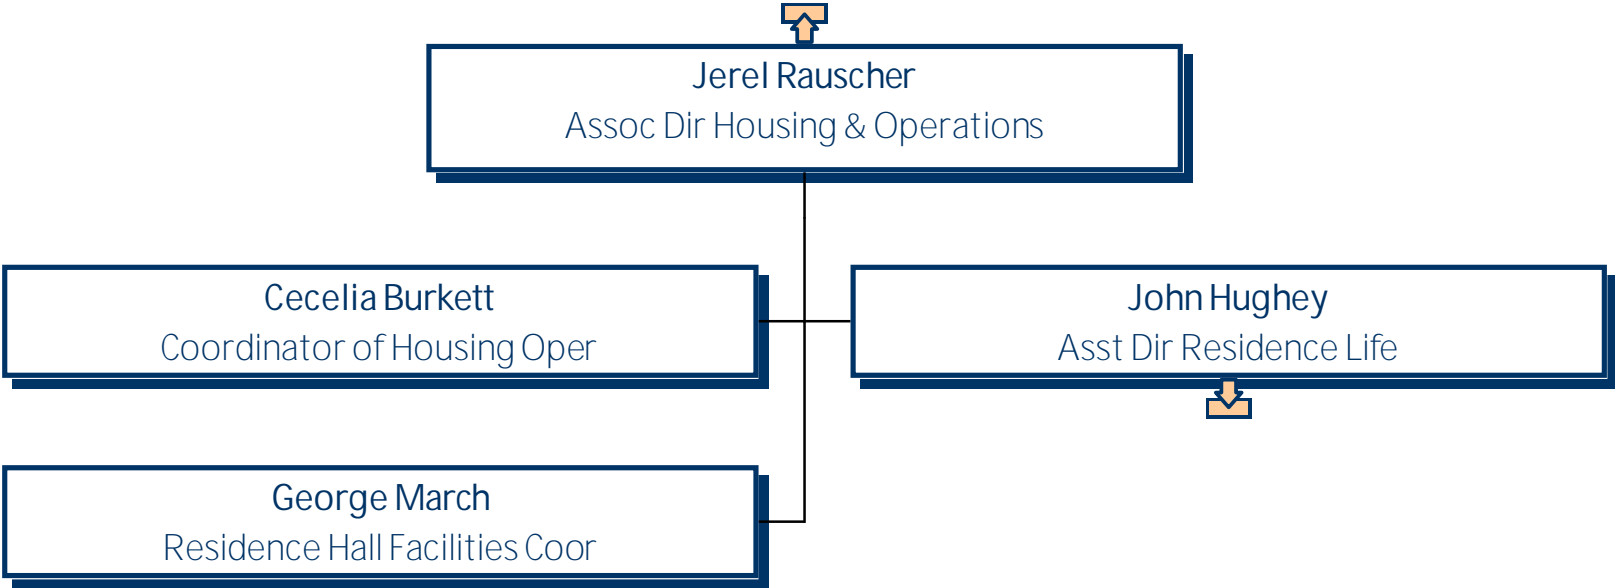

University of Mary Washington
Health Center

University of Mary Washington
Multicultural Affairs

University of Mary Washington
Residence Life

University of Mary Washington
Residence Life

University of Mary Washington
Residence Life

University of Mary Washington
Campus Recreation

University of Mary Washington
SAE Operations

University of Mary Washington Student Life

Christine Porter
Assistant Dean of Students

Elizabeth Southern
Case Manager