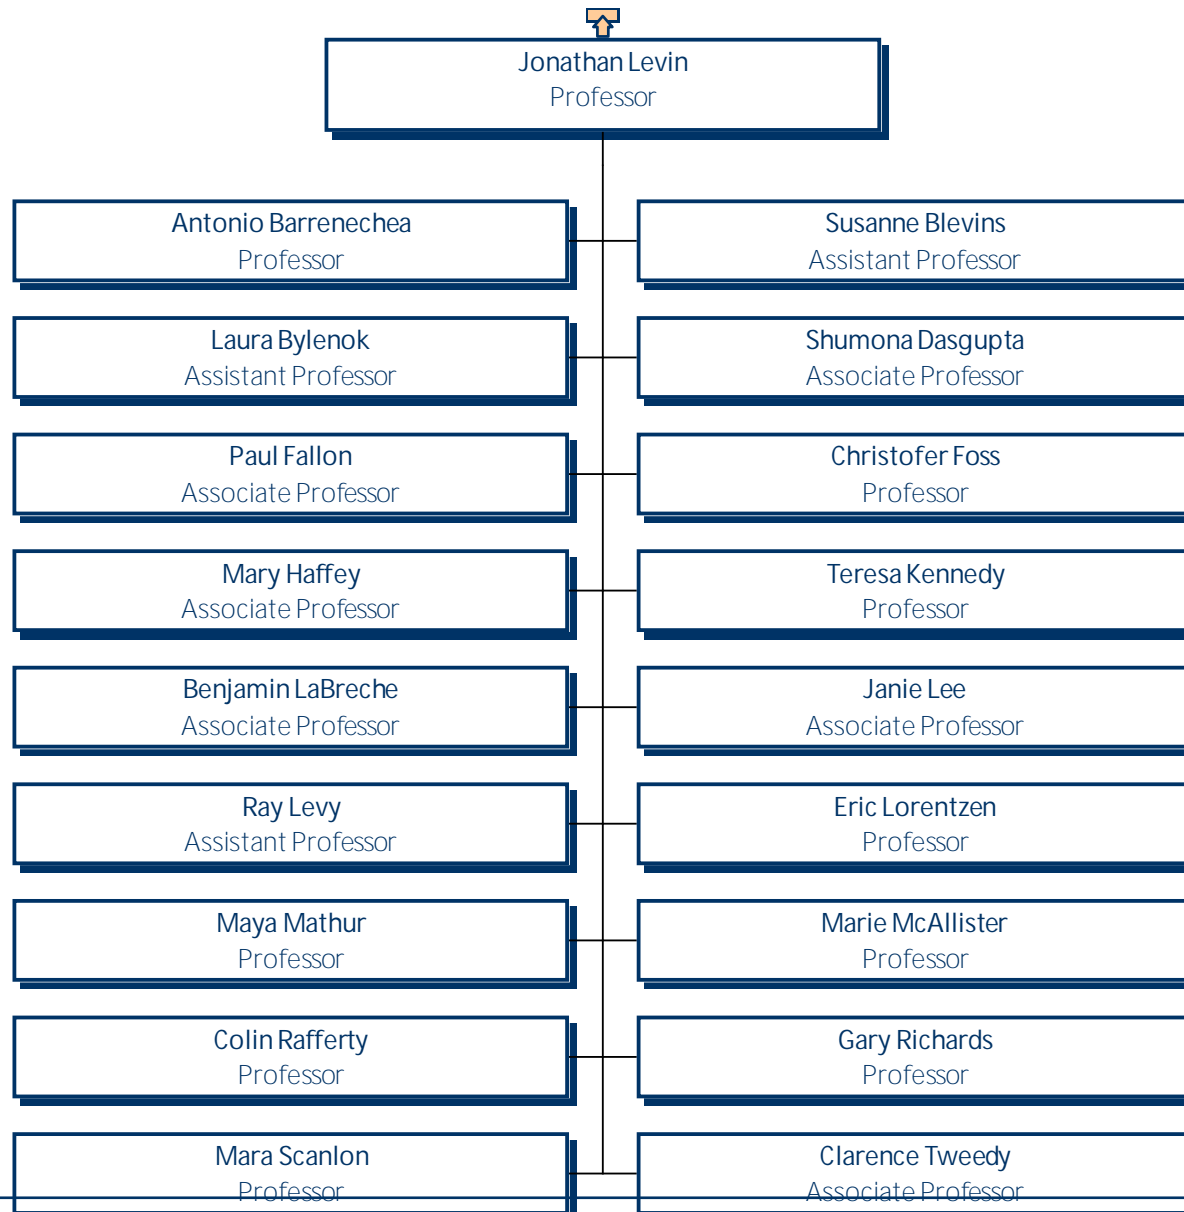

University of Mary Washington English and Linguistics