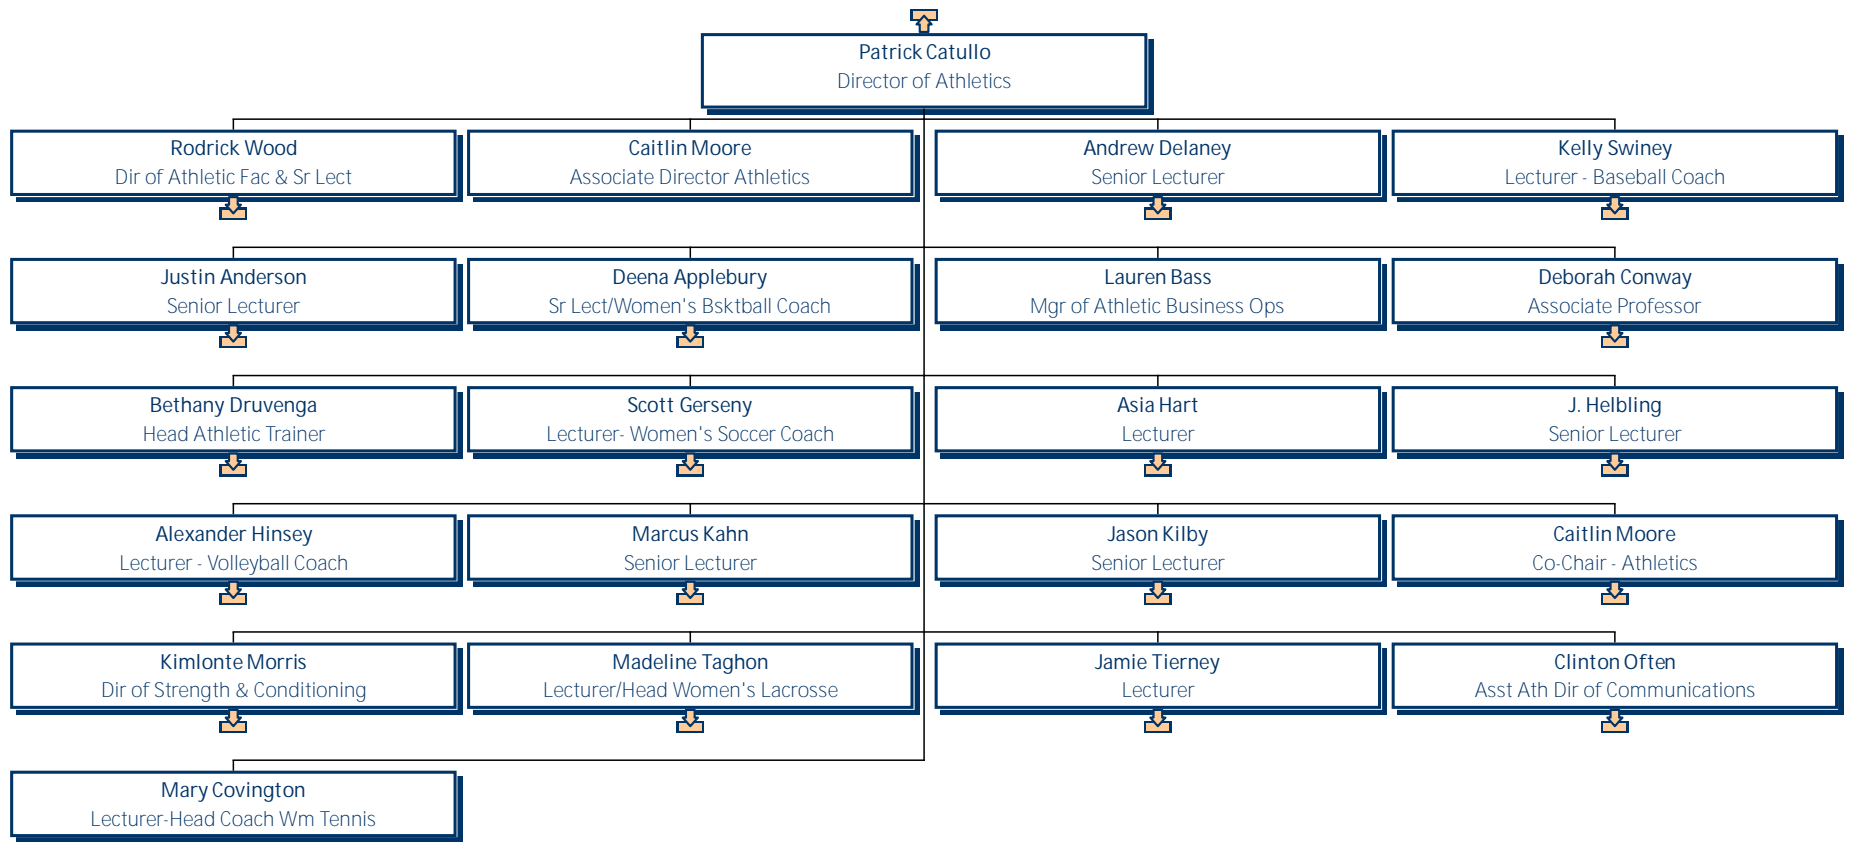

University of Mary Washington Inter-collegiate Athletics