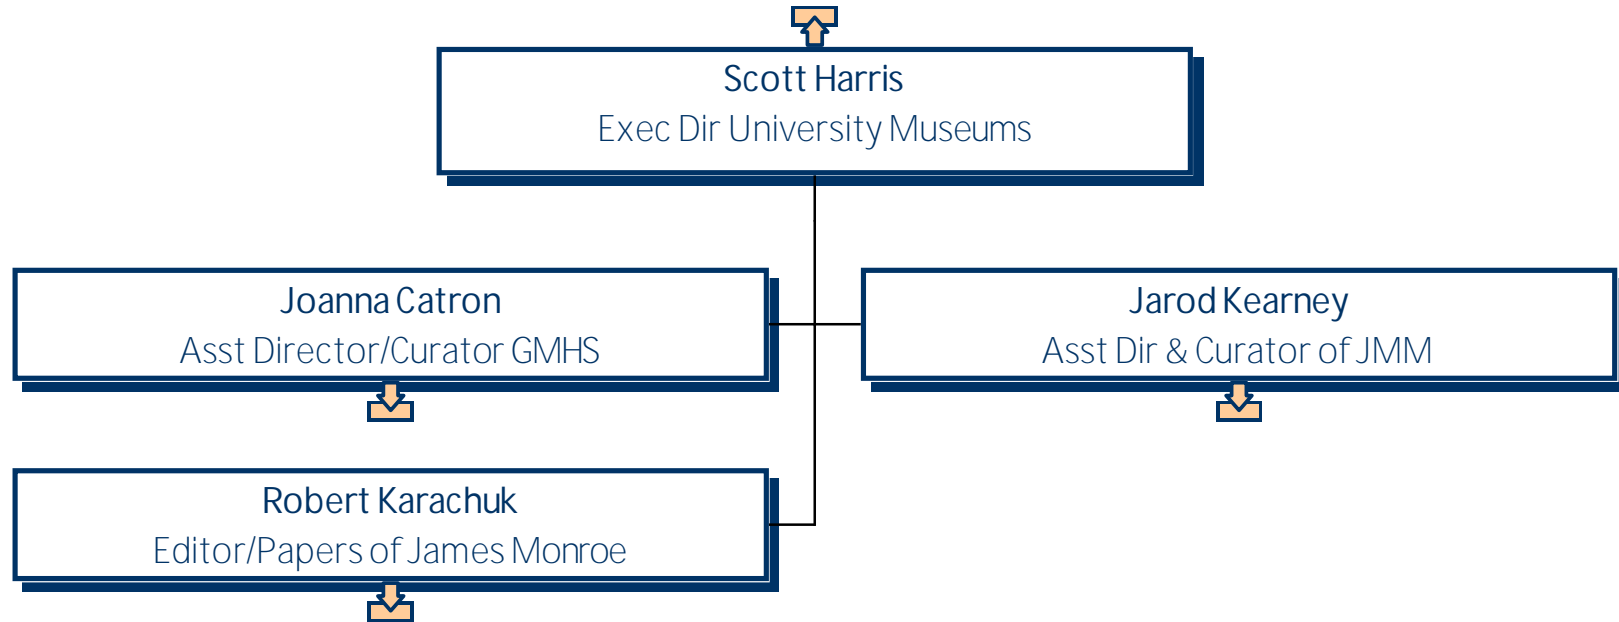

Shannon Hauser
Associate Director, DKC

University of Mary Washington
Gari Melchers Home and Studio

University of Mary Washington
Gari Melchers Home and Studio

University of Mary Washington Gari Melchers Home and Studio