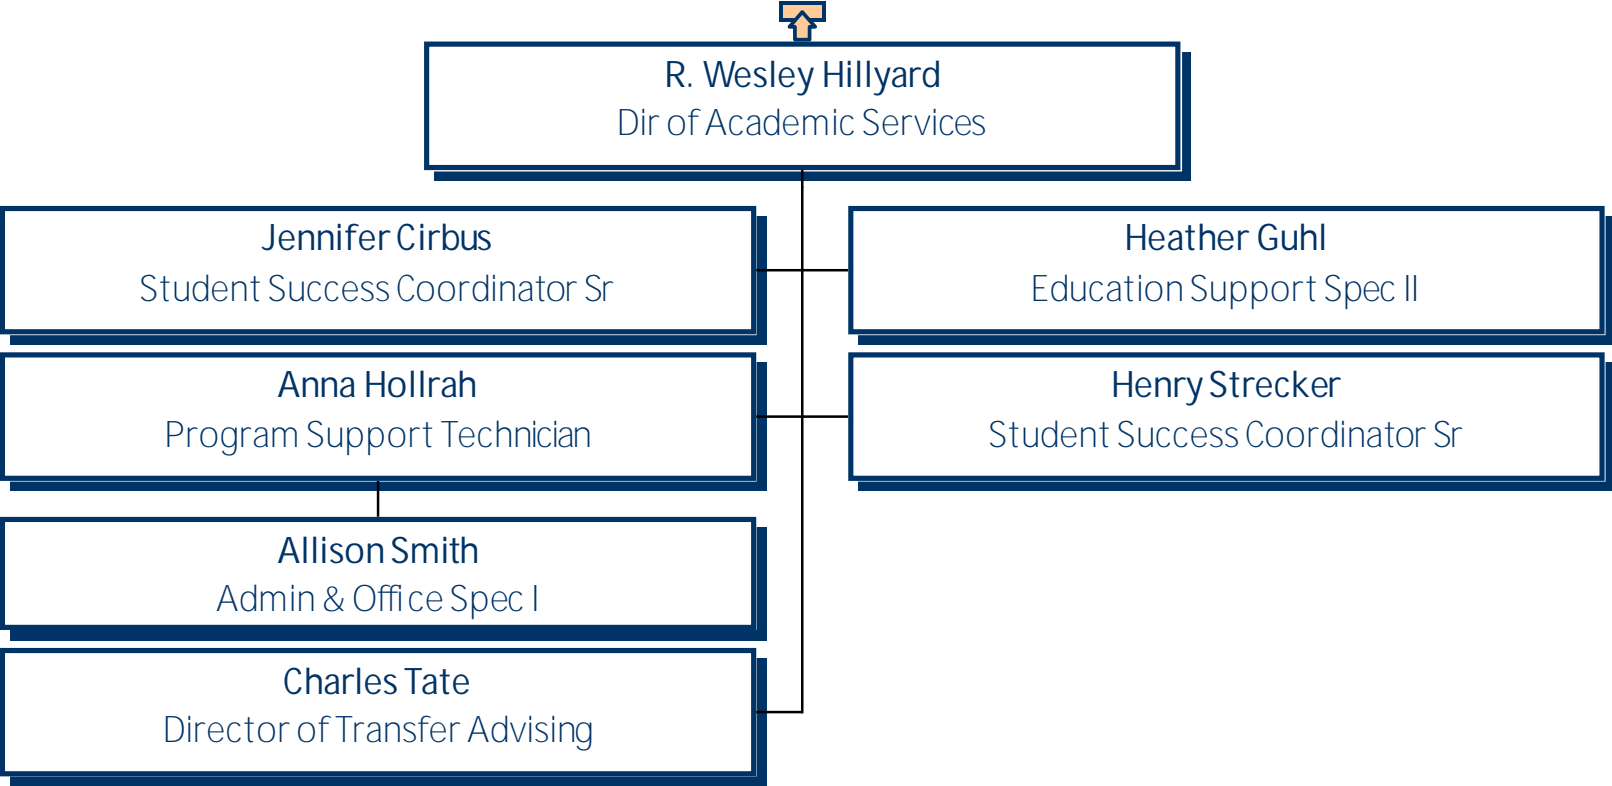

University of Mary Washington
Academic Services