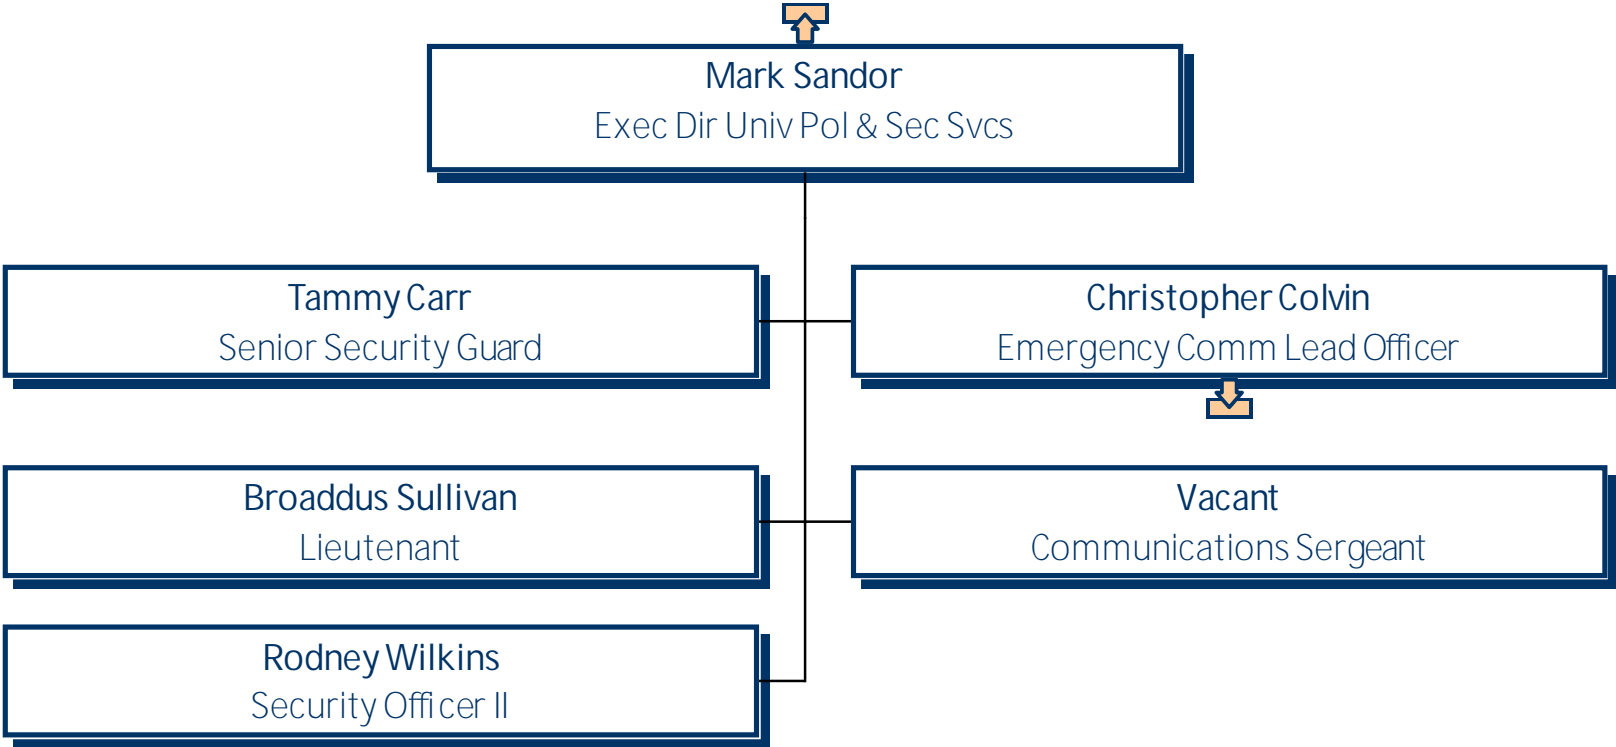

University of Mary Washington
University Police