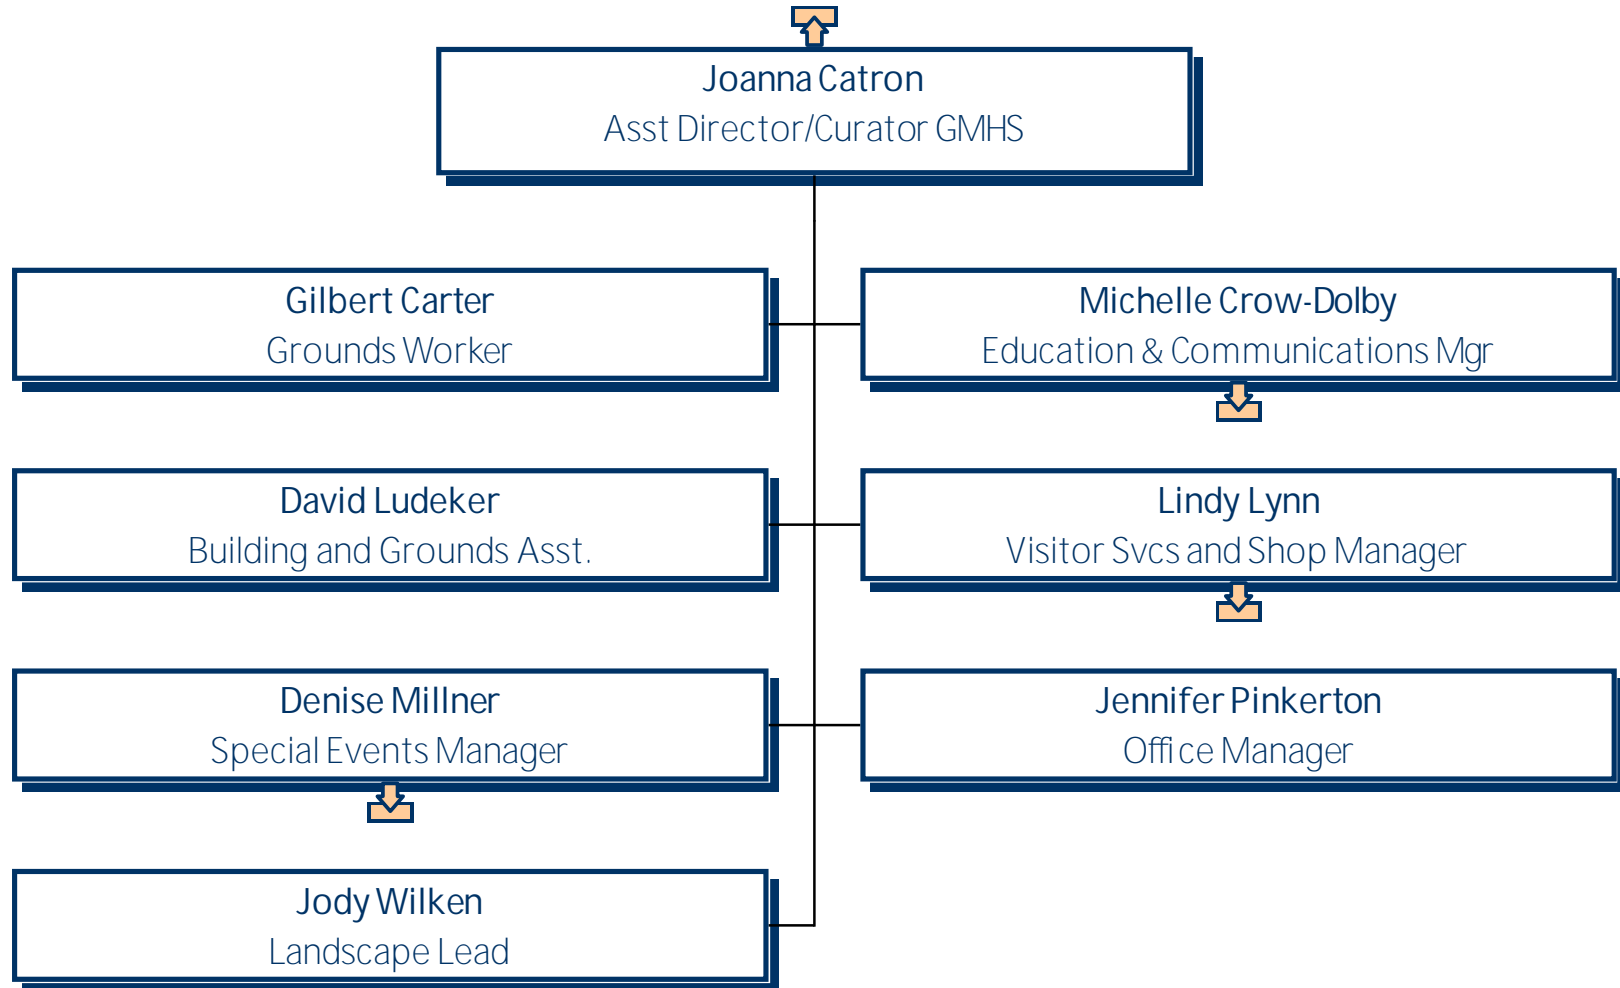

Shannon Hauser
Associate Director, DKC

University of Mary Washington
Gari Melchers Home and Studio

University of Mary Washington
Gari Melchers Home and Studio

University of Mary Washington Gari Melchers Home and Studio