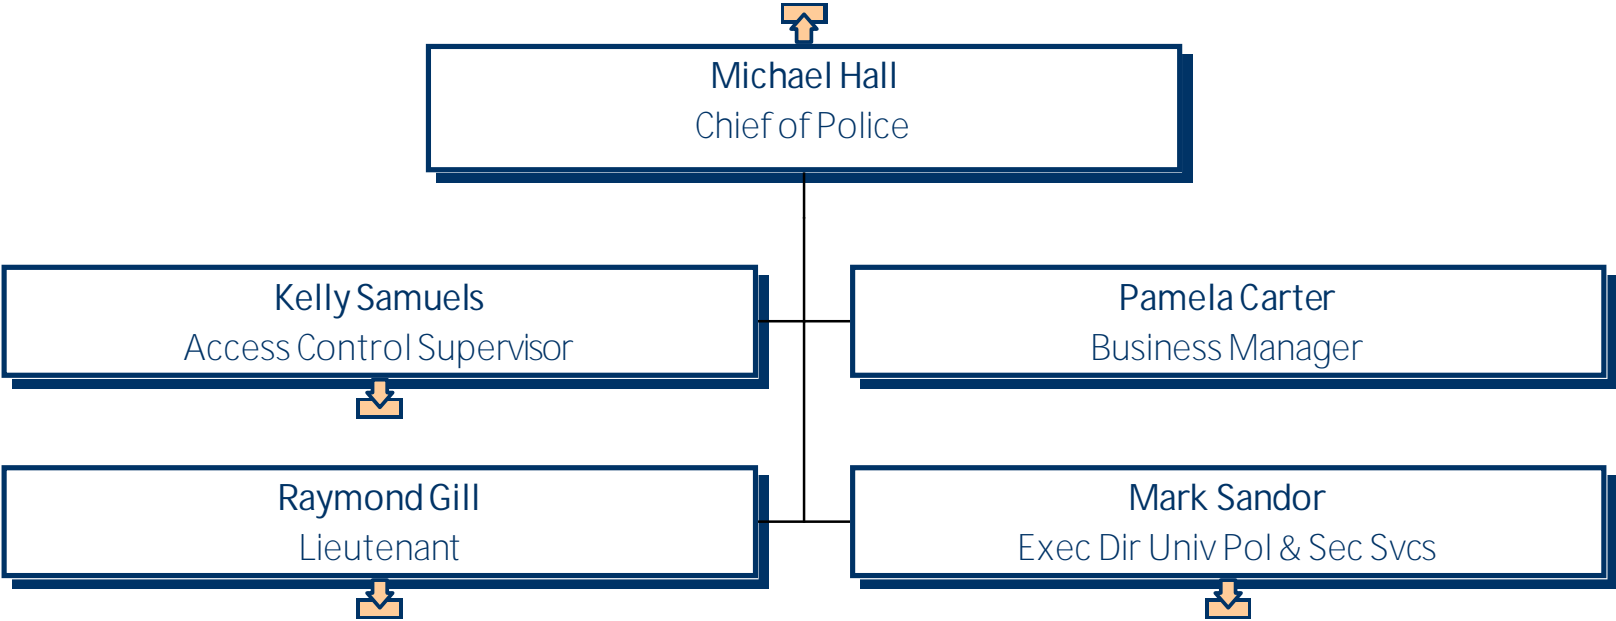

University of Mary Washington
University Police