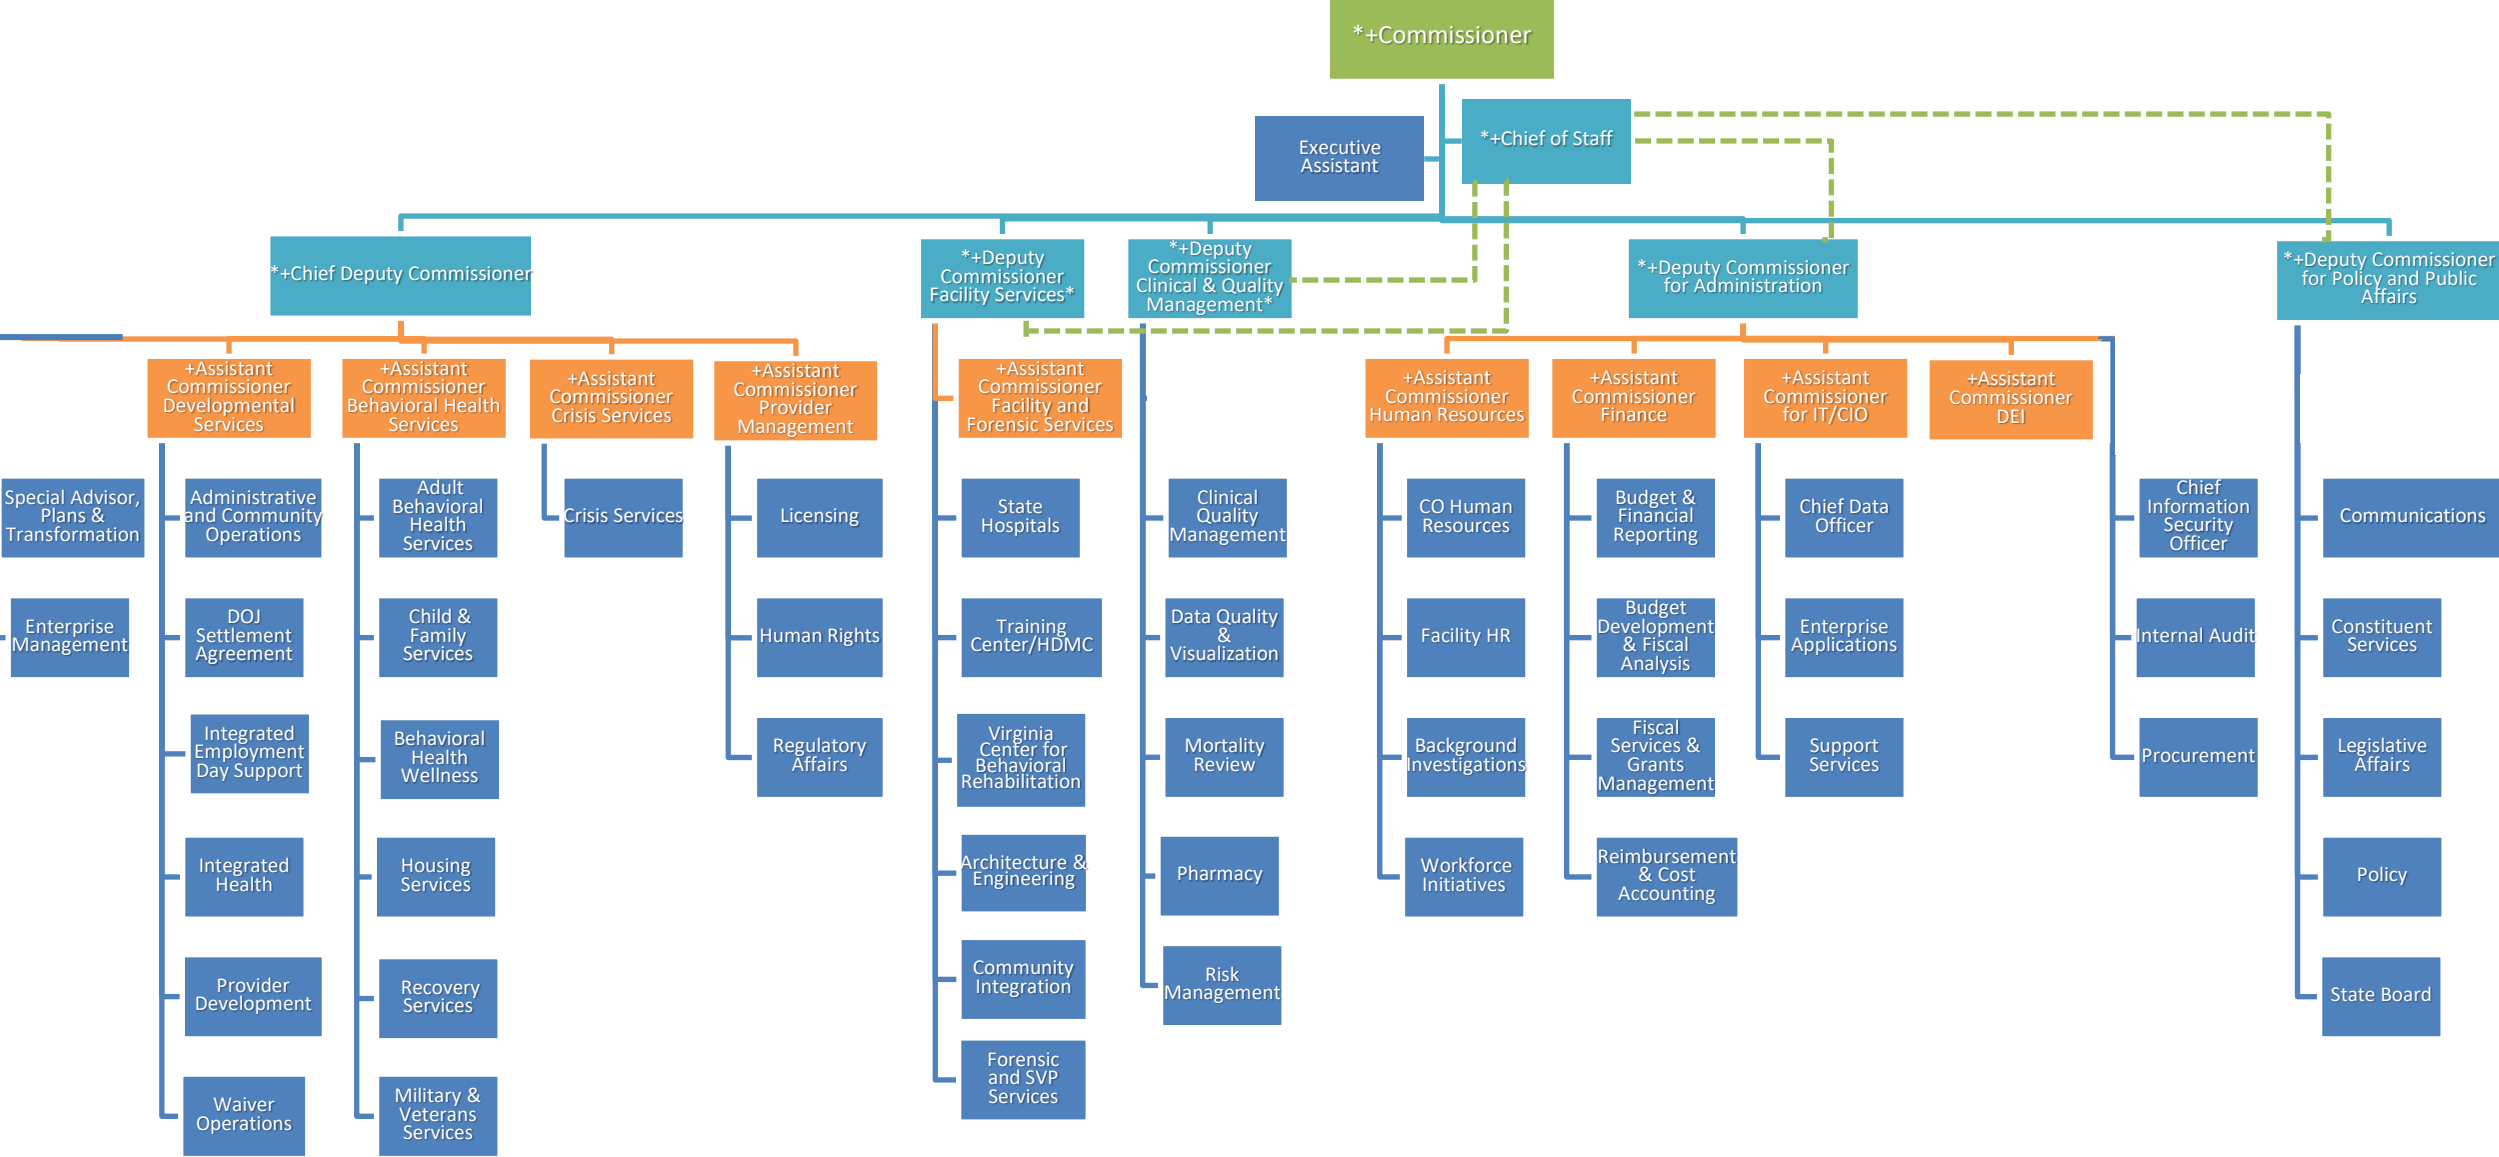

DBHDS Organizational Chart – DRAFT

July 7, 2022

* Denotes executive team
 + Denotes senior leadership team

DBHDS Organizational Chart – DRAFT – SLT = 5 Deputies with CoS

June 29, 2022

* Denotes senior leadership team