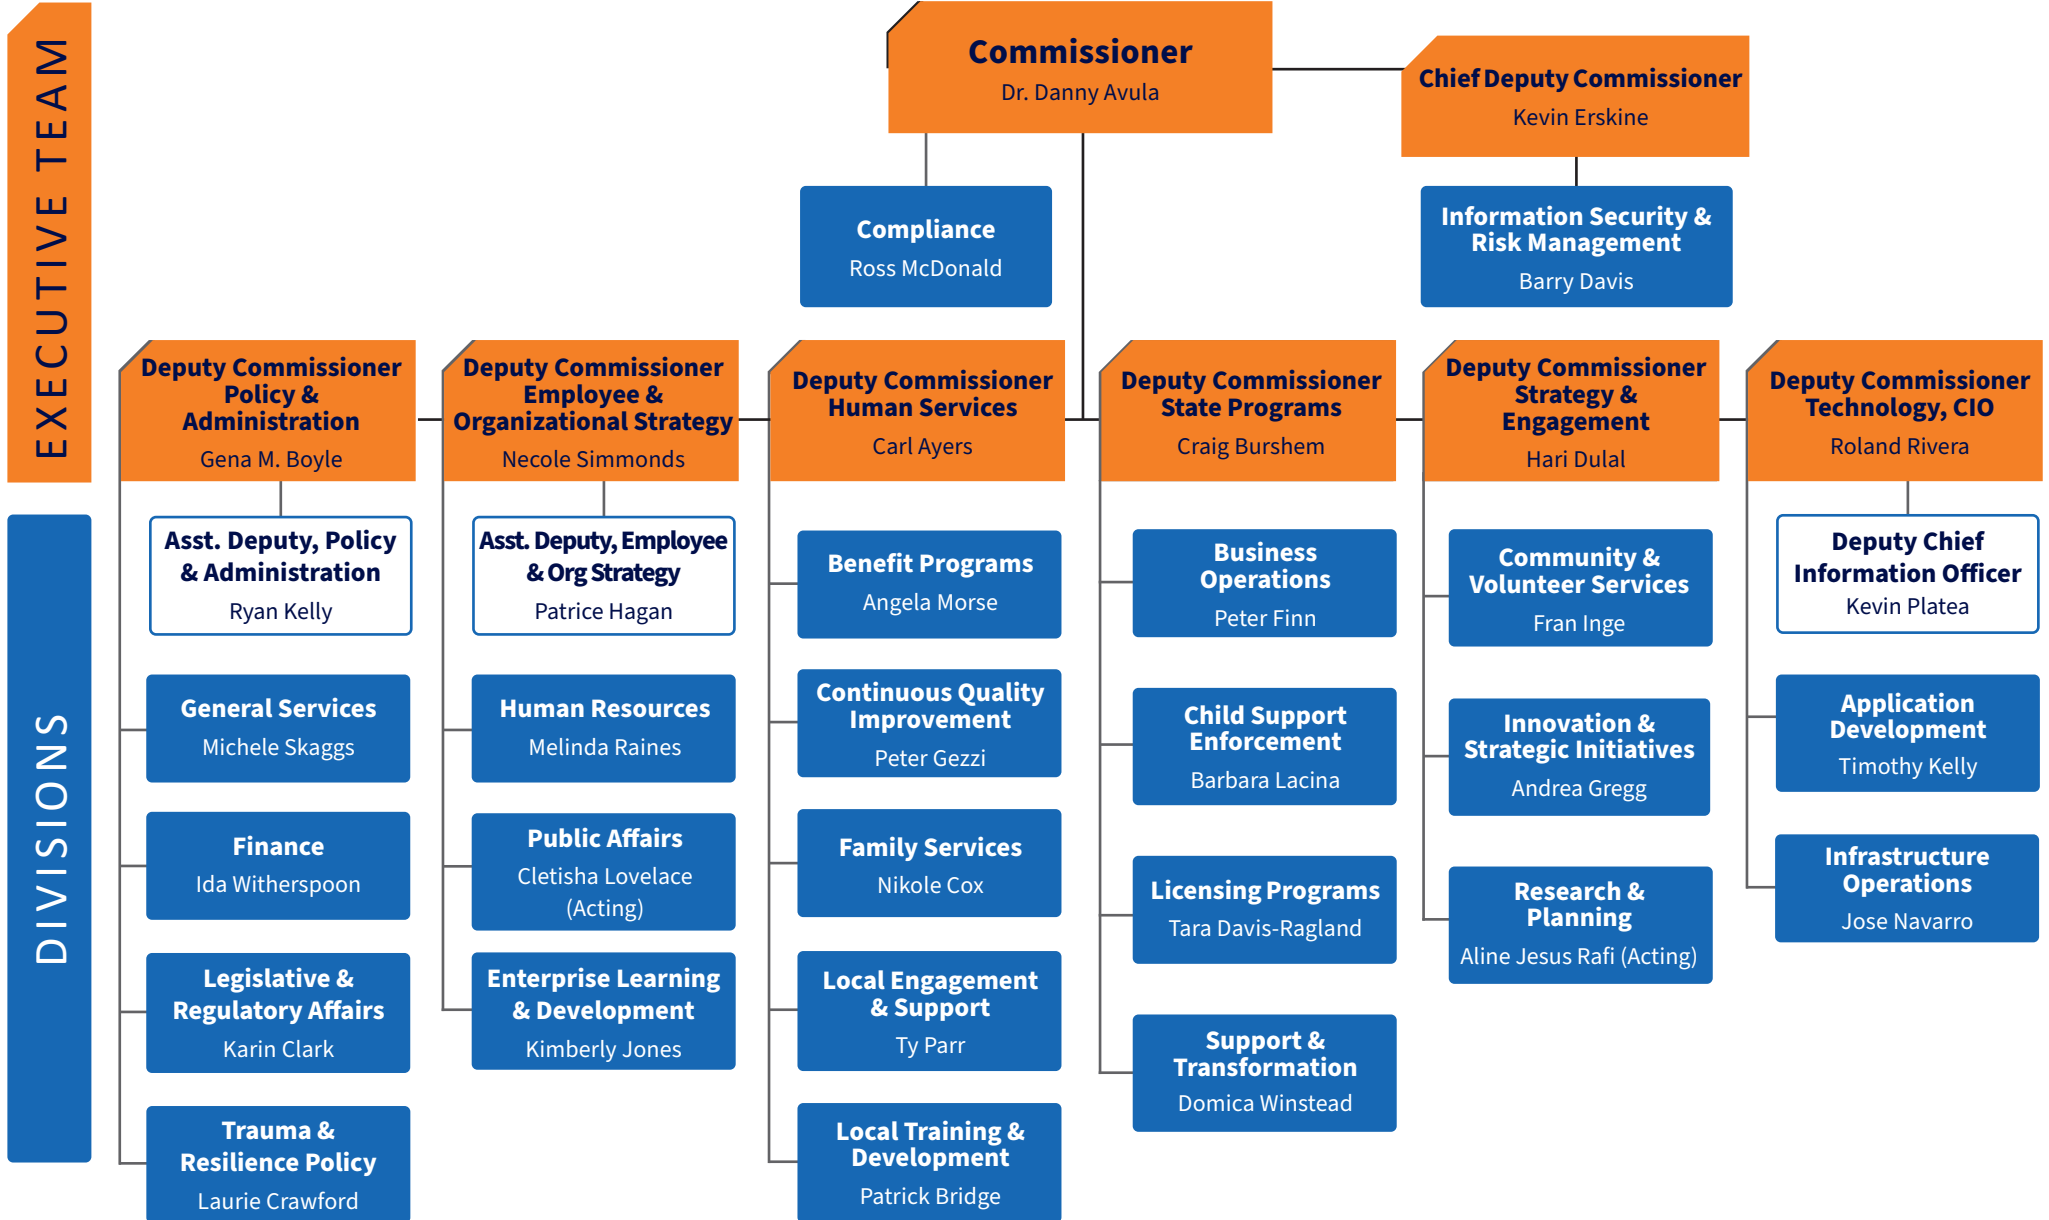

VIRGINIA DEPARTMENT OF SOCIAL SERVICES ORGANIZATIONAL CHART

EXECUTIVE TEAM

DIVISIONS