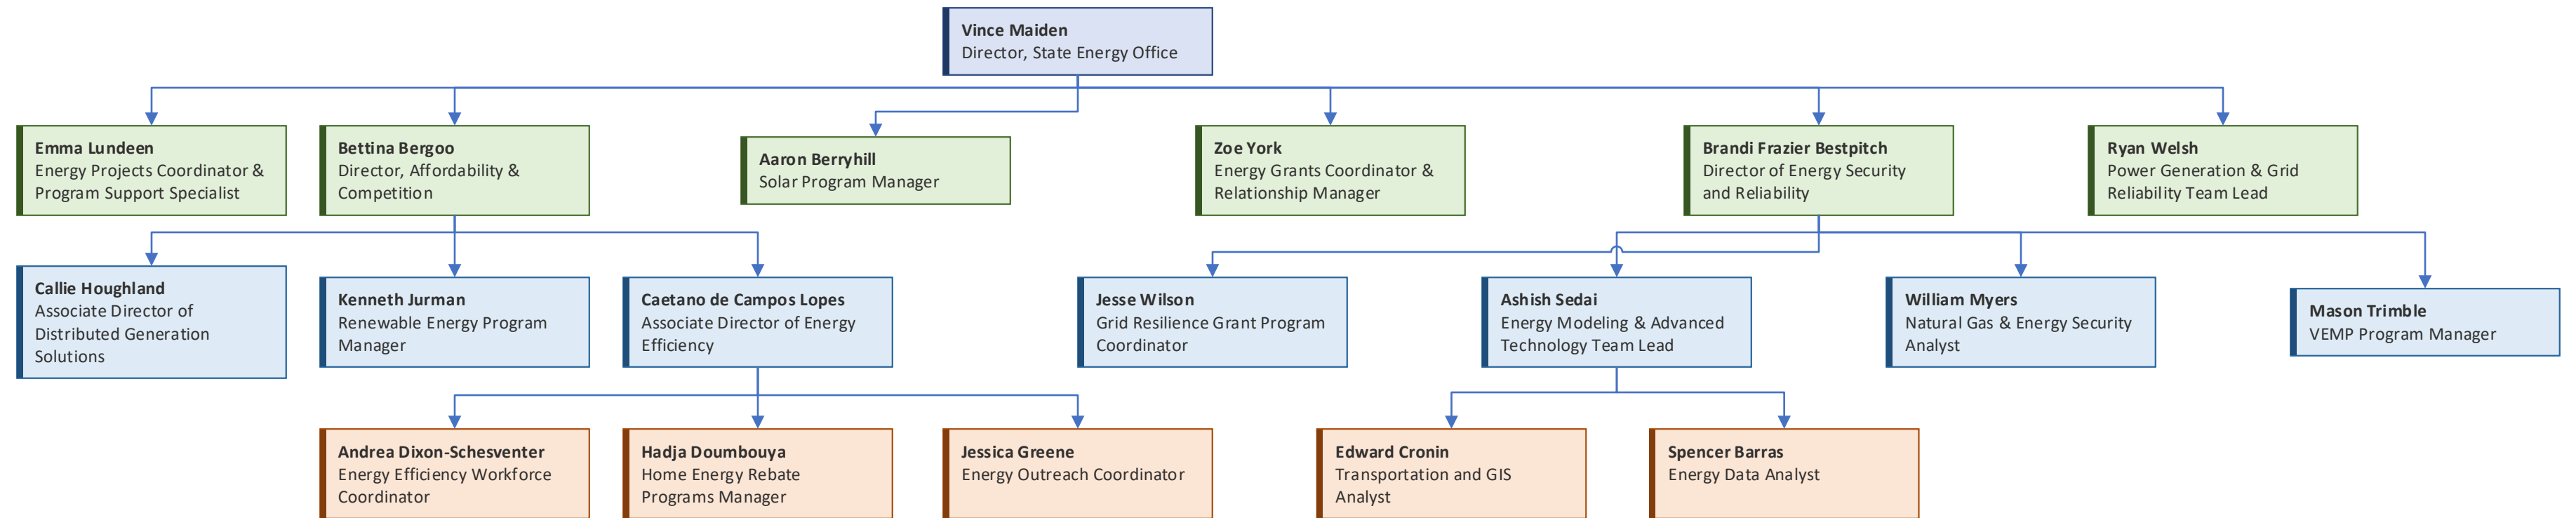

State Energy Office