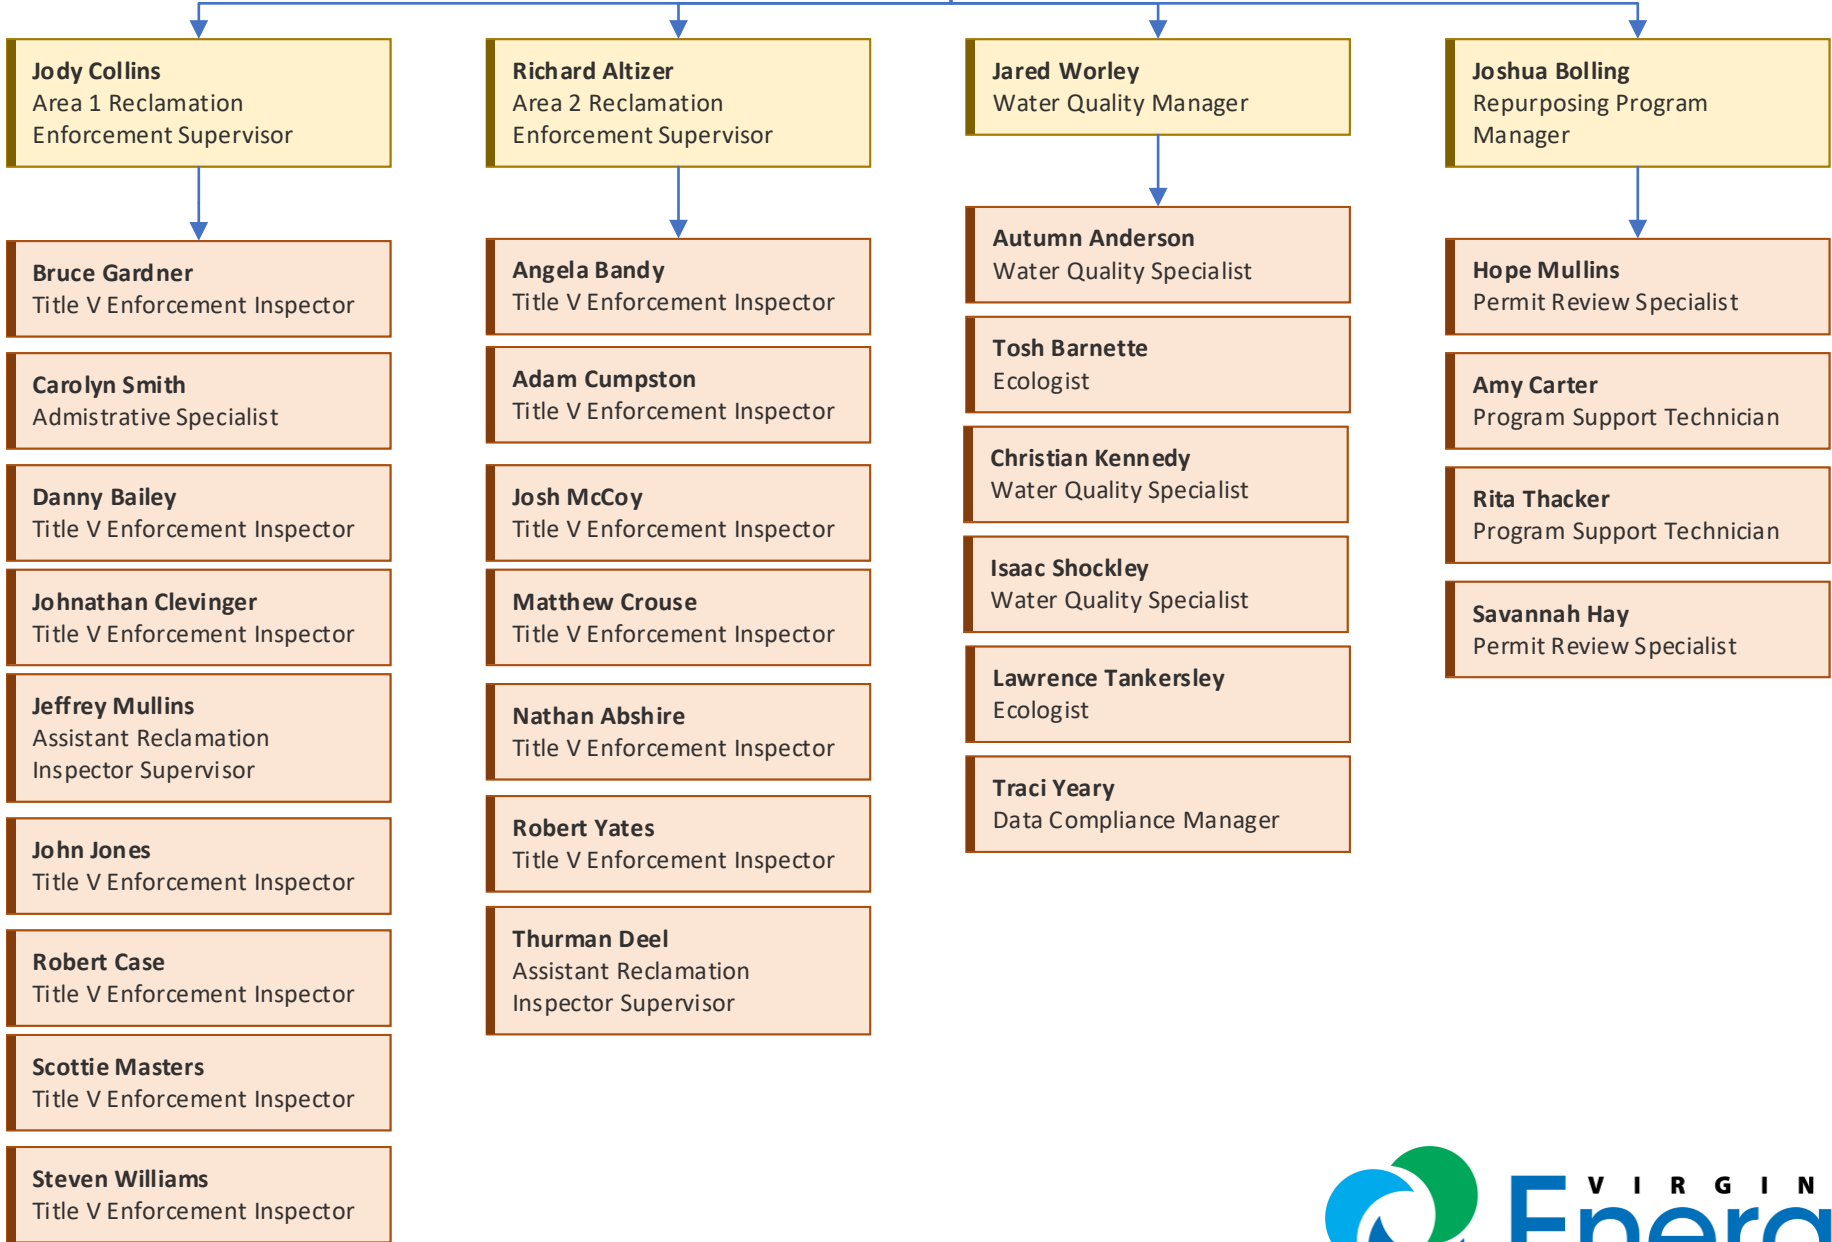

# Operations

# Operations: Mined Land Reclamation & Coal Mine Safety

# Operations: Mined Land Reclamation & Coal Mine Safety

**Michael Skiffington**  
Chief Operating Officer

**Marshall Moore**  
Director, Mined Land Reclamation & Coal Mine Safety

**Gregory Baker**  
Technical/Reclamation Services Manager