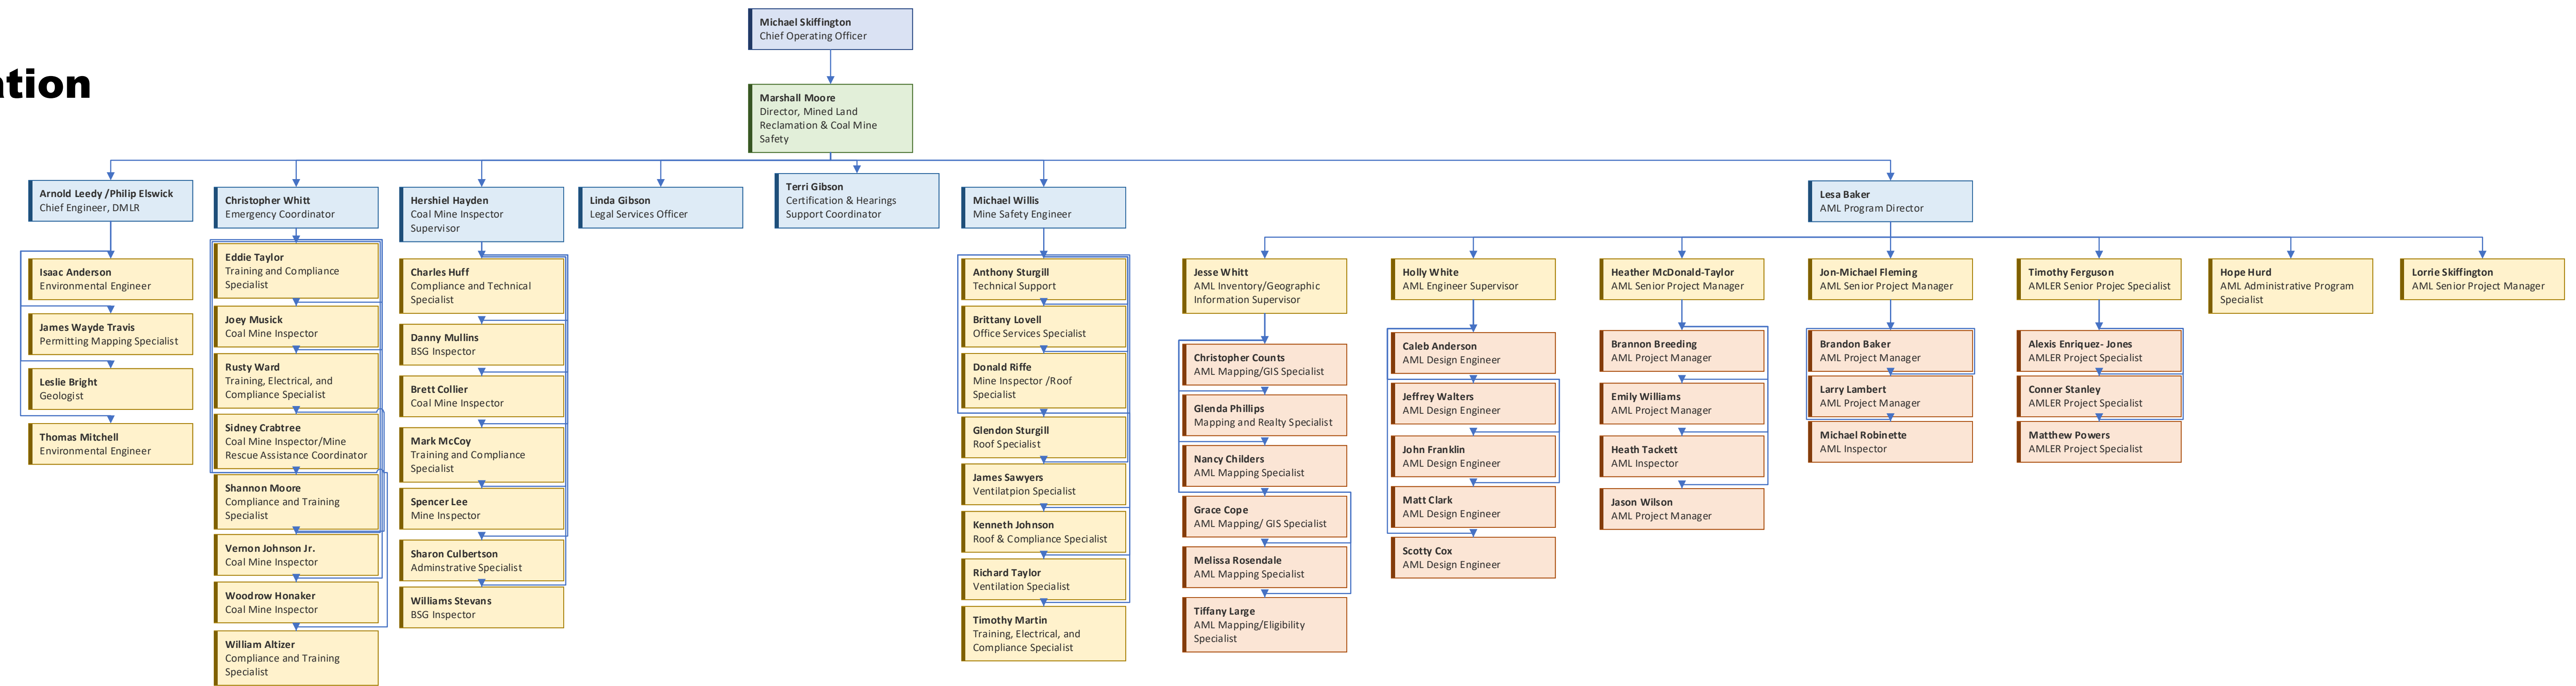

# Policy and Planning

# Operations

# Operations: Mined Land Reclamation & Coal Mine Safety

# Operations: Mined Land Reclamation & Coal Mine Safety

**Michael Skiffington**  
Chief Operating Officer

**Marshall Moore**  
Director, Mined Land Reclamation & Coal Mine Safety

**Gregory Baker**  
Technical/Reclamation Services Manager