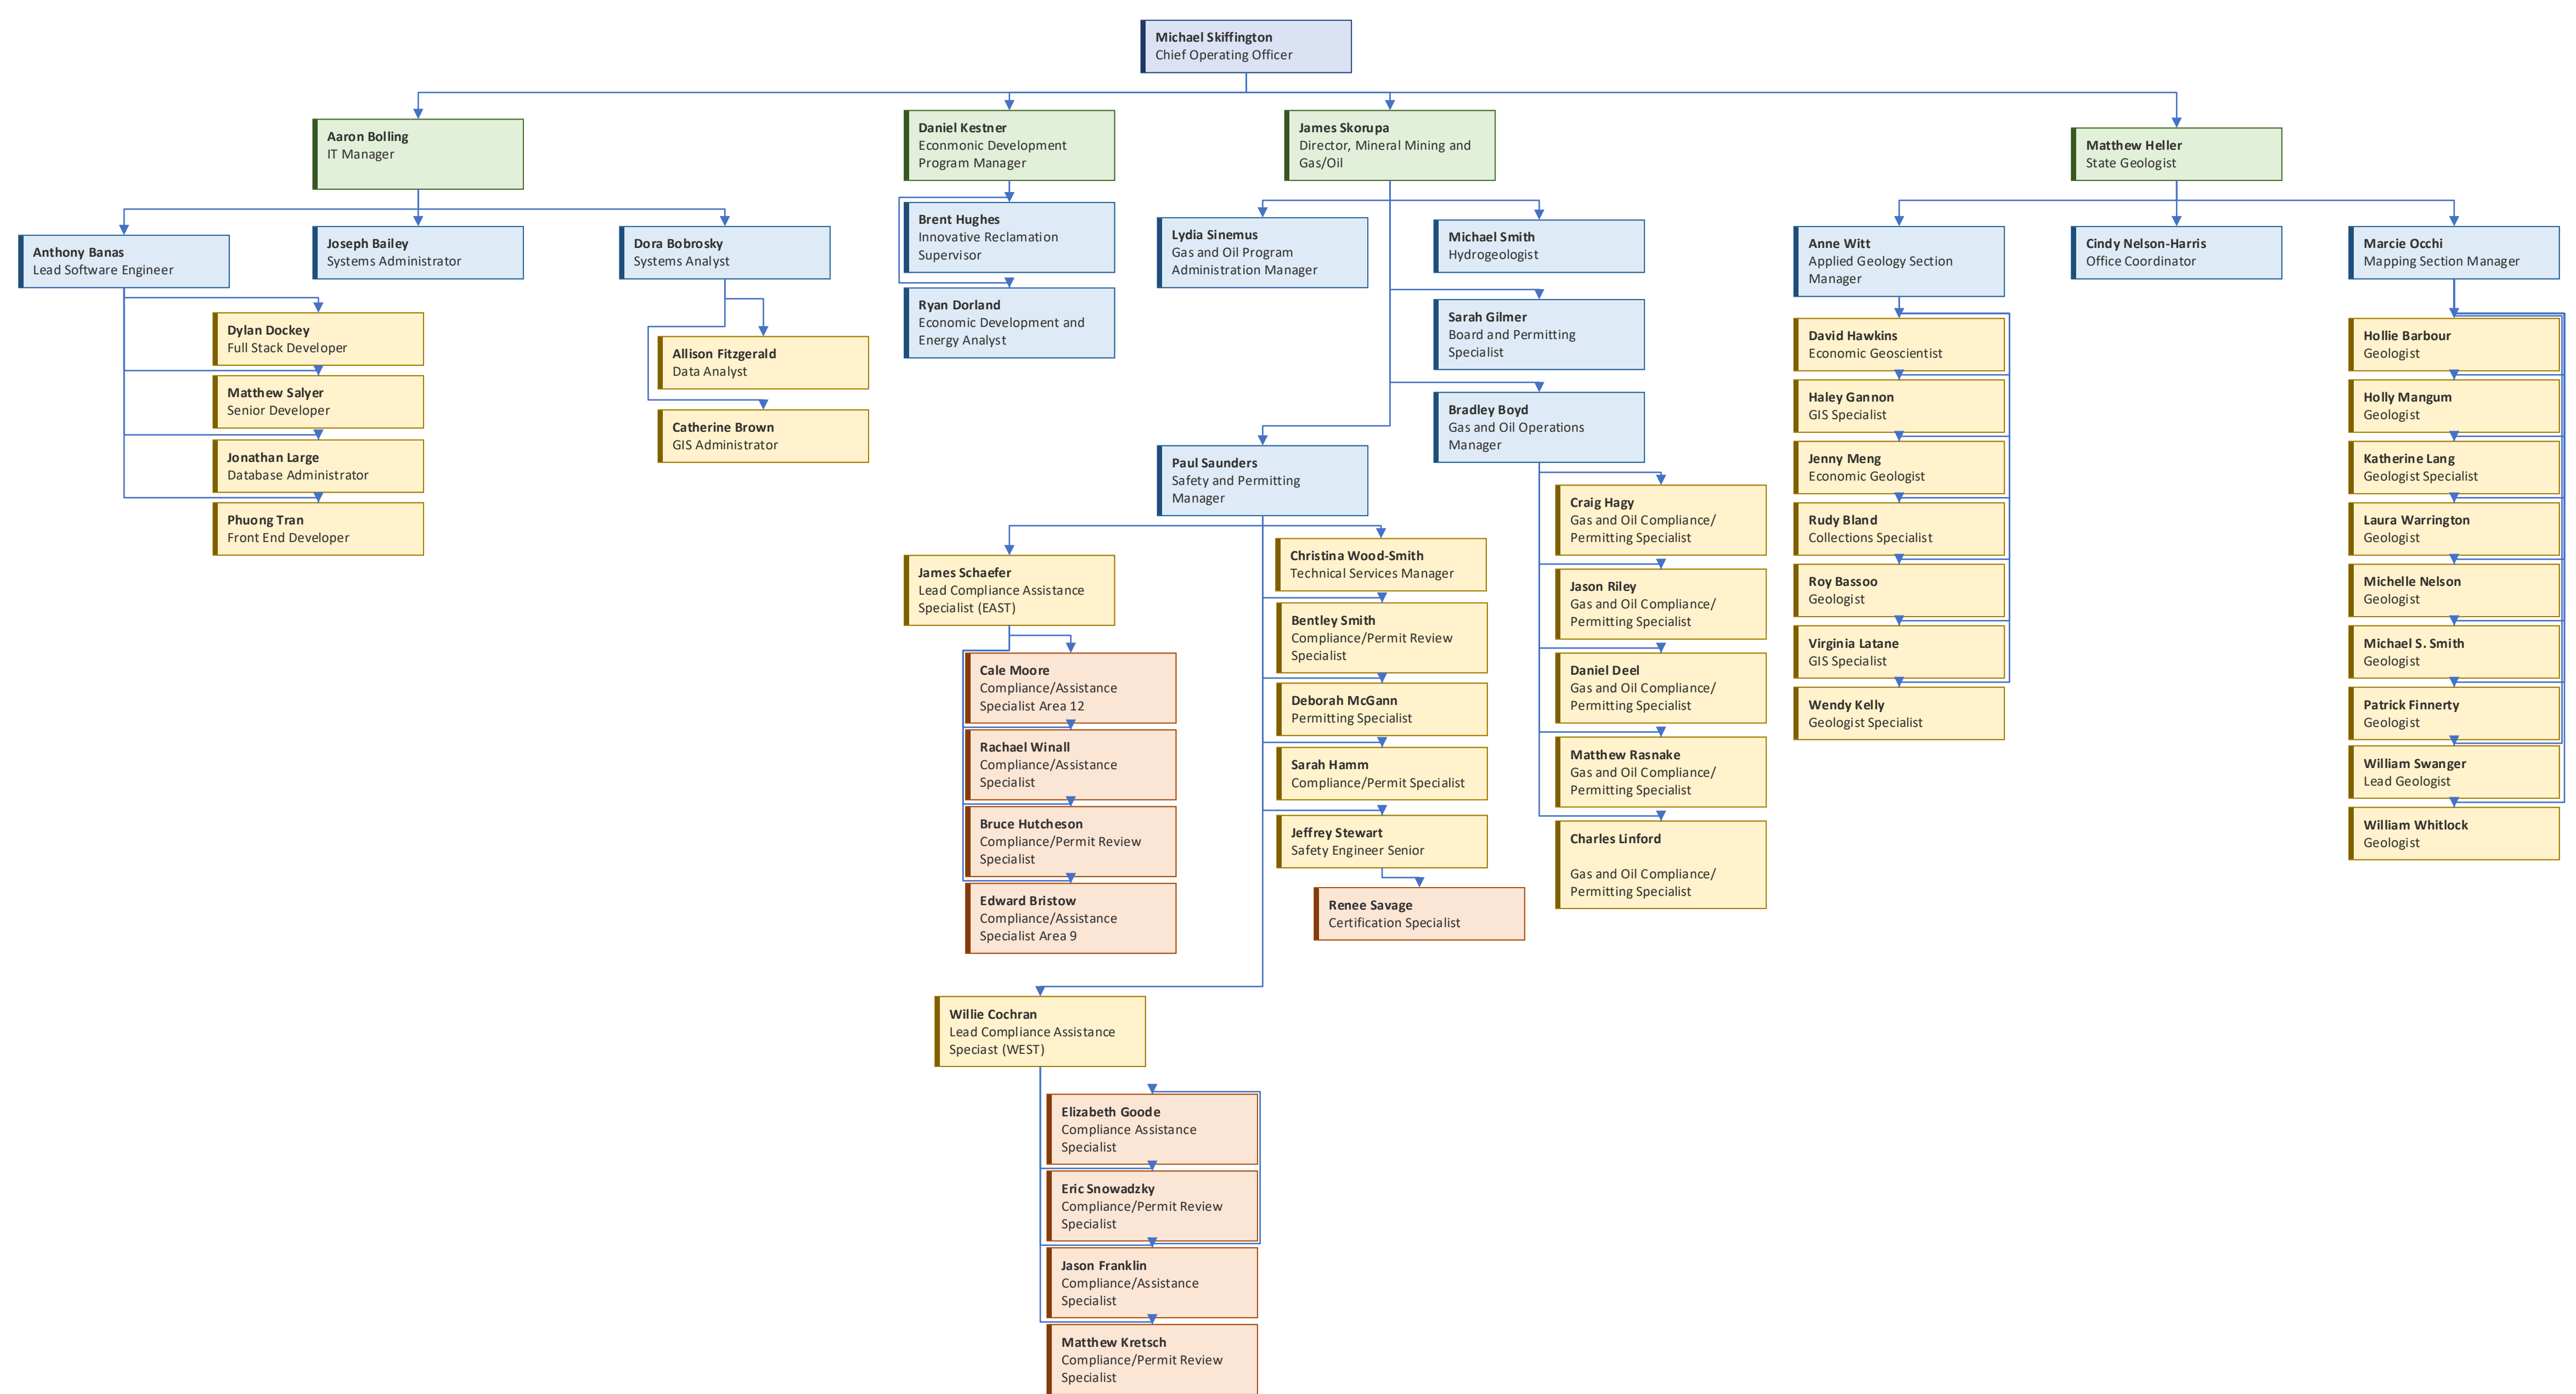

# Deputy Director

# Policy and Planning

# Operations: Mined Land Reclamation & Coal Mine Safety

# Operations: Mined Land Reclamation & Coal Mine Safety

**Michael Skiffington**  
Chief Operating Officer

**Marshall Moore**  
Director, Mined Land Reclamation & Coal Mine Safety

**Gregory Baker**  
Technical/Reclamation Services Manager