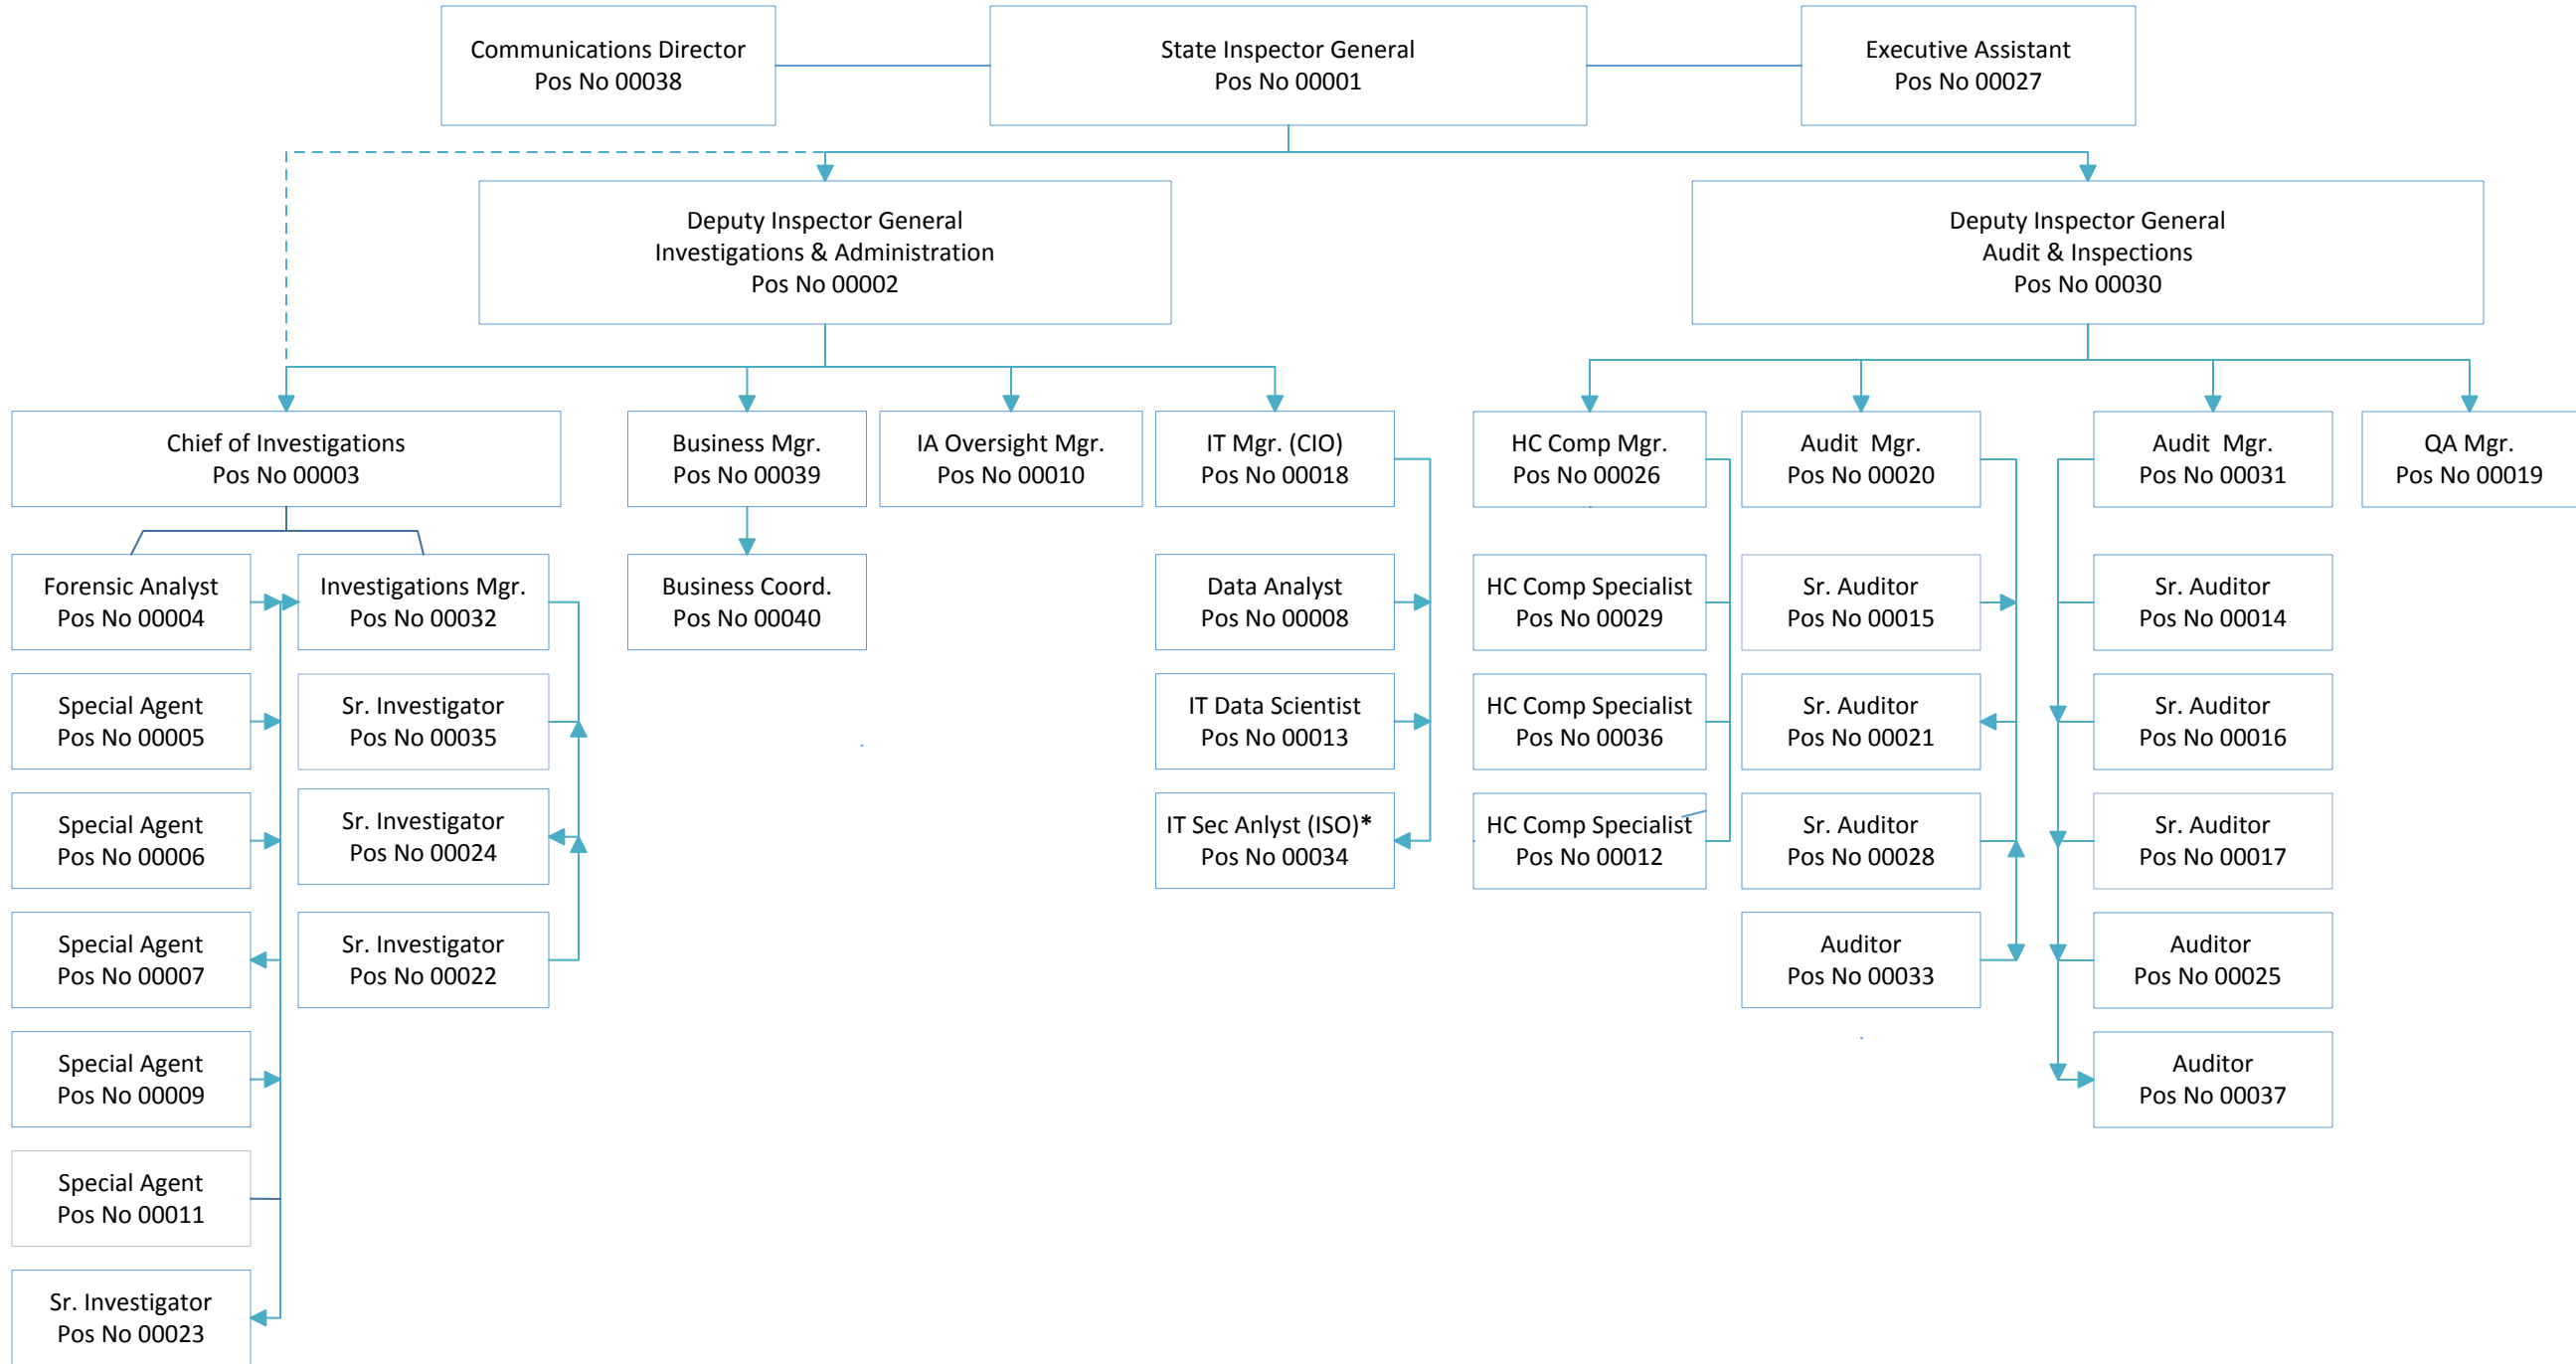

OFFICE OF THE STATE INSPECTOR GENERAL

* ISO functions of this position report directly to the agency head