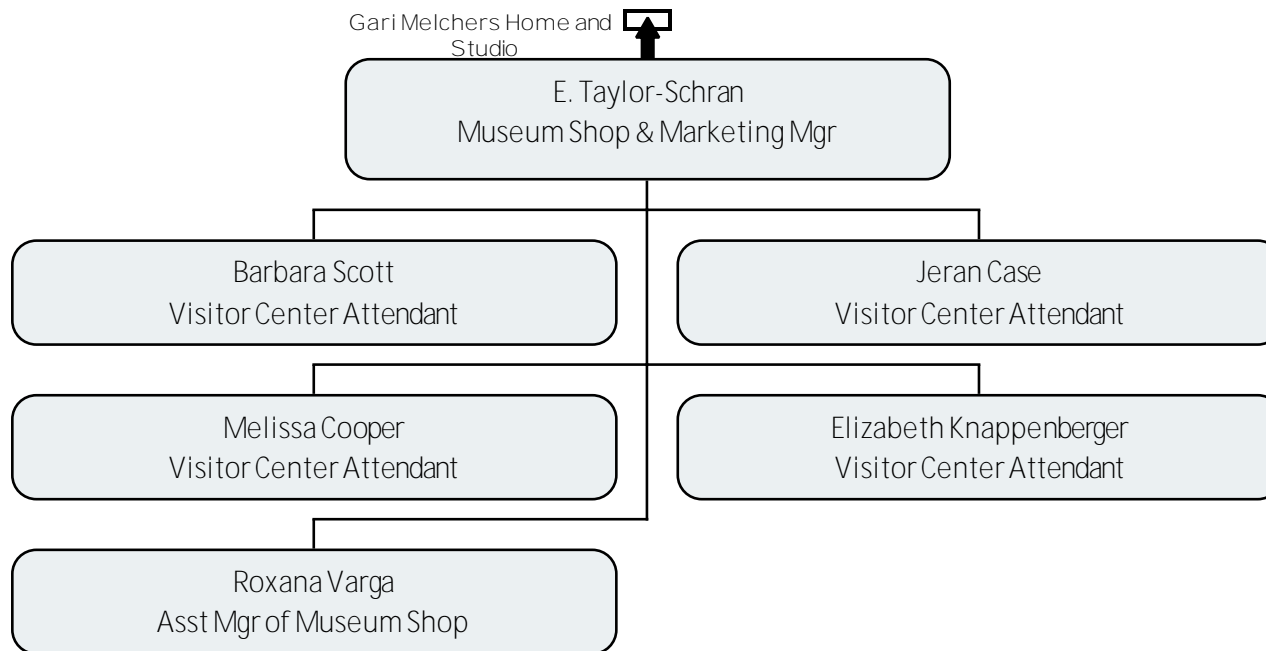

Dean-College of Arts & Sciences

University of Mary Washington

Gari Melchers Home and Studio

University of Mary Washington

Melchers Education

Gari Melchers Home and Studio

University of Mary Washington

Gari Melchers Home and Studio

University of Mary Washington

Gari Melchers Home and Studio

University of Mary Washington

Melchers Museum Shop

University of Mary Washington

Chairs

University of Mary Washington

Biological Sciences