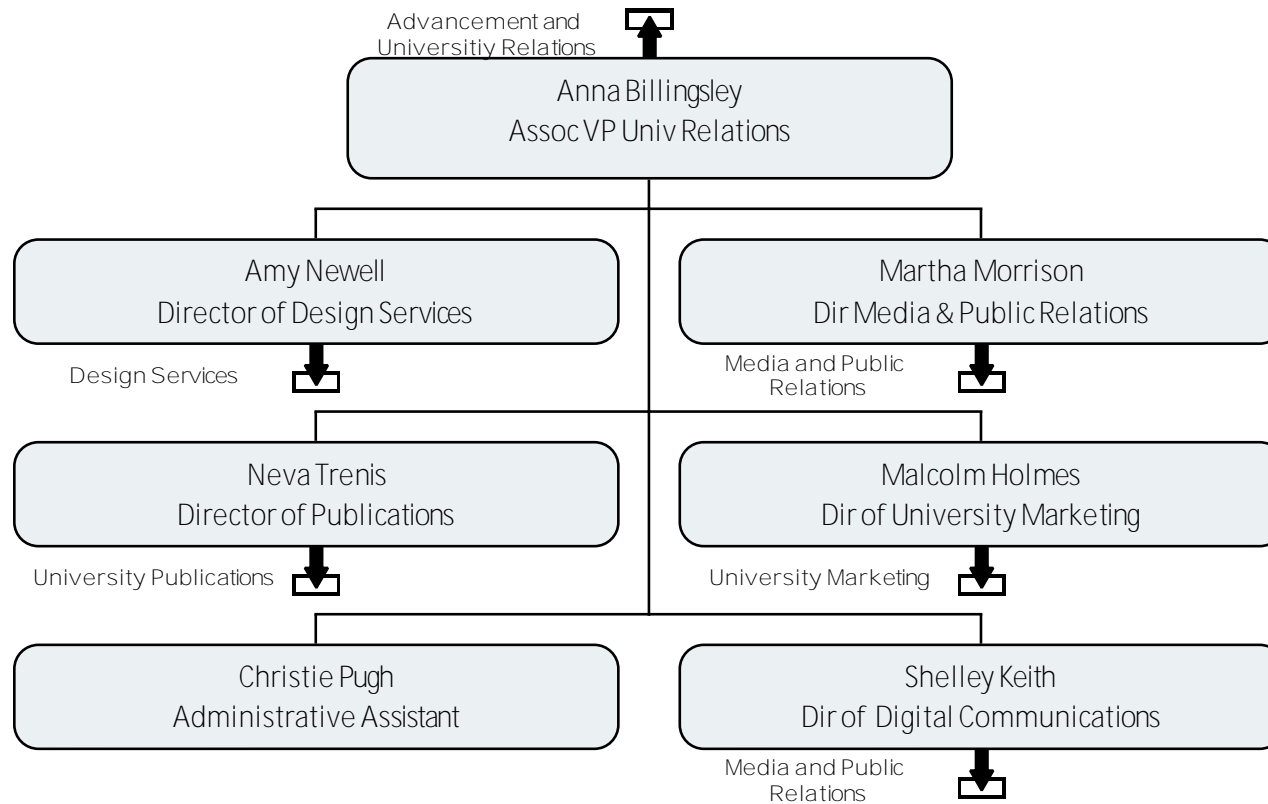

University of Mary Washington

Univ Relations and Communications