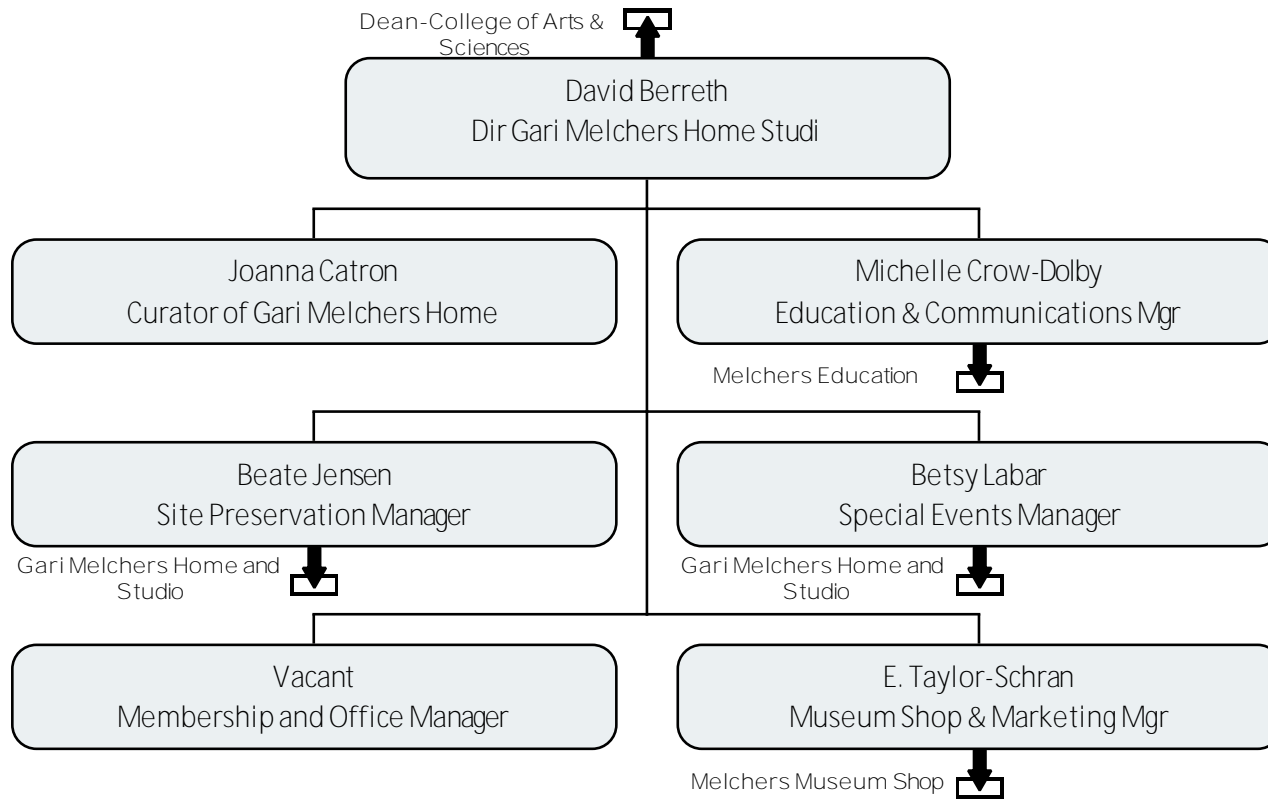

University of Mary Washington

Library

University of Mary Washington

Library

University of Mary Washington

Library

University of Mary Washington

Library

Dean-College of Arts & Sciences

University of Mary Washington

Gari Melchers Home and Studio

University of Mary Washington

Melchers Education

Gari Melchers Home and Studio

University of Mary Washington

Gari Melchers Home and Studio