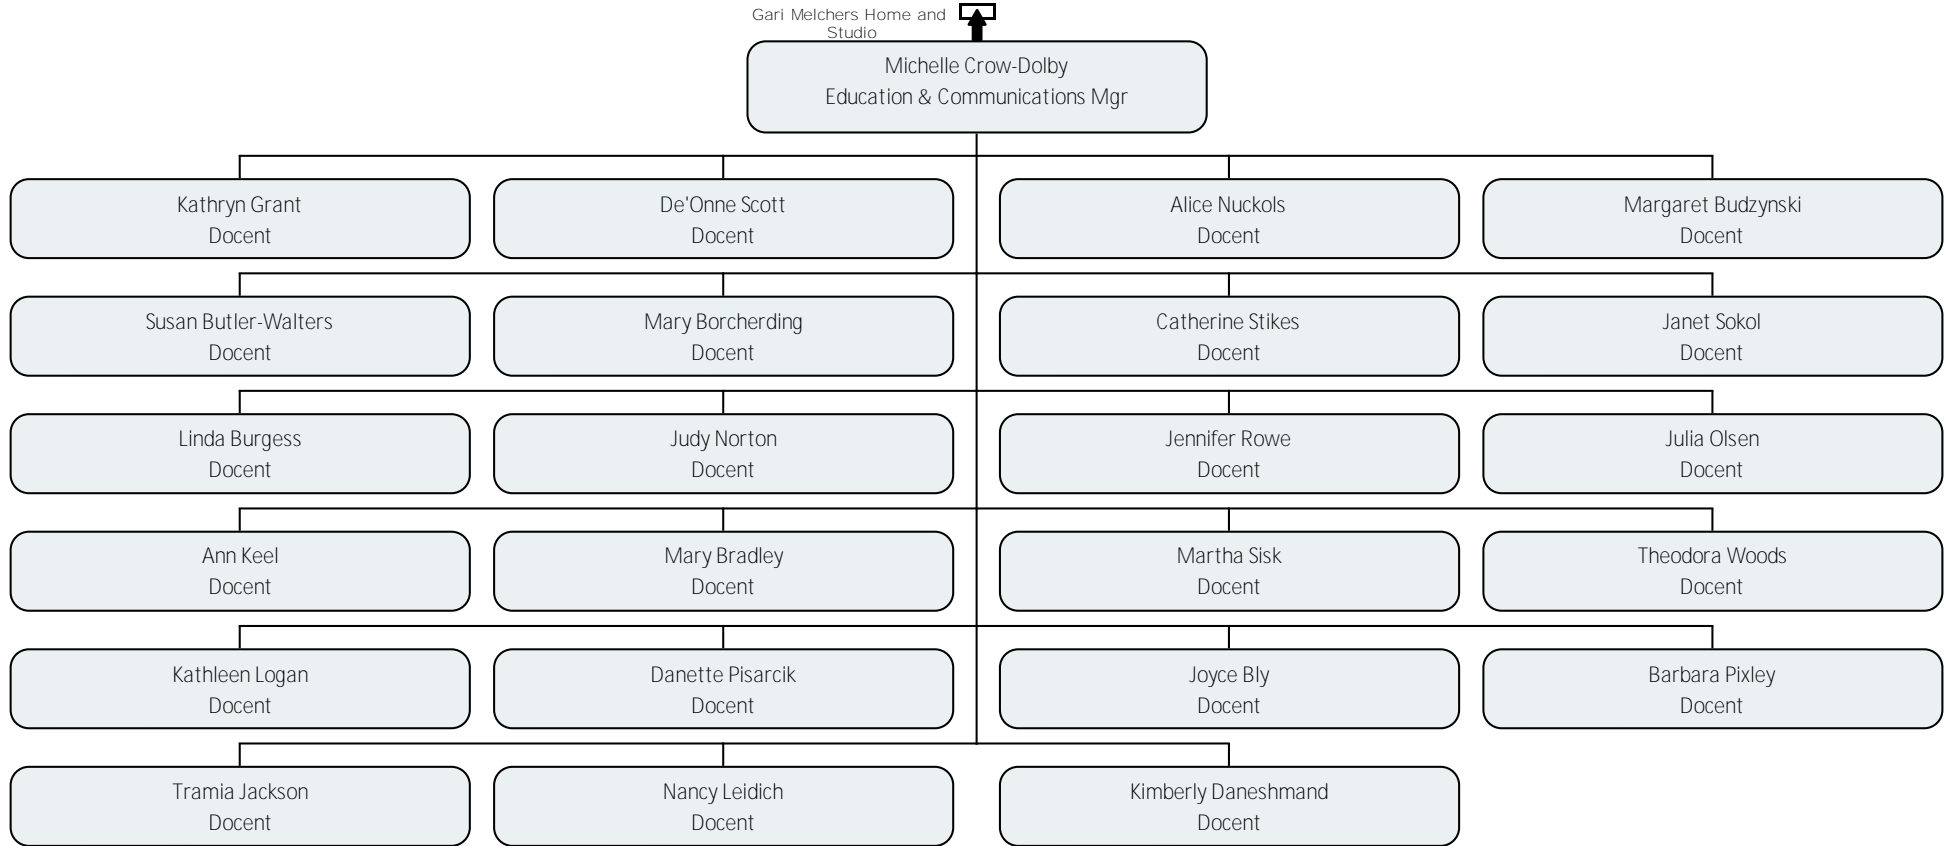

Dean-College of Arts & Sciences

University of Mary Washington

Gari Melchers Home and Studio

University of Mary Washington

Melchers Education

Gari Melchers Home and Studio

University of Mary Washington

Gari Melchers Home and Studio